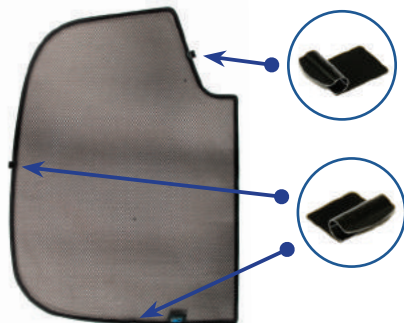

Clips fit between the rubber and metal trim.

Installation

HONDA CIVIC 5DR
HON-CIVI-5-D

Side Shade Installation

STEP 7

Repeat this whole process for the other side.

Installation

HONDA CIVIC 5DR
HON-CIVI-5-D

Components Needed

Tailgate Shades

CL-M12 x 4

CL-M01 x 2

CL-M14 x 1

Tailgate Shade Installation

STEP 1

STEP 2