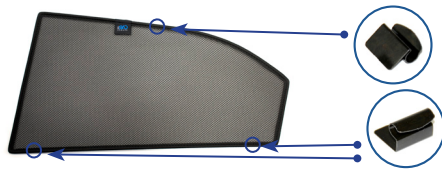

Installation Manual

HONDA CIVIC 5DR
HON-CIVI-5-C-18

COMPONENTS INCLUDED

x 2

FIXING CLIPS

CL-M02 x 2

CL-M13 x 4

Installation

HONDA CIVIC 5DR
HON-CIVI-5-C-18

SIDE SHADE INSTALLATION

STEP #1

ATTACH CLIPS ON SHADE EDGES

STEP #2

POSITION THE SIDE SHADE

STEP #3

INSERT CLIPS INSIDE WEATHERSTRIP