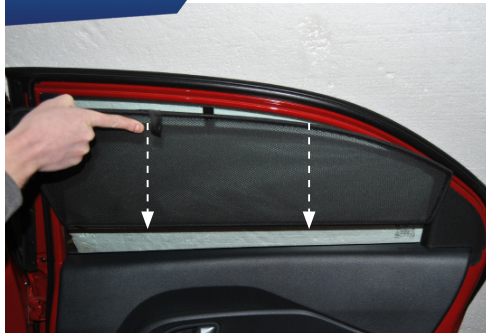

HONDA CIVIC 5DR
HON-CIVI-5-C-18

SIDE SHADE INSTALLATION

STEP #1

ATTACH CLIPS ON SHADE EDGES

STEP #2

POSITION THE SIDE SHADE

STEP #3

INSERT CLIPS INSIDE WEATHERSTRIP

STEP #4

ENSURE SECURELY FITTED IN PLACE

CAR
SHADES