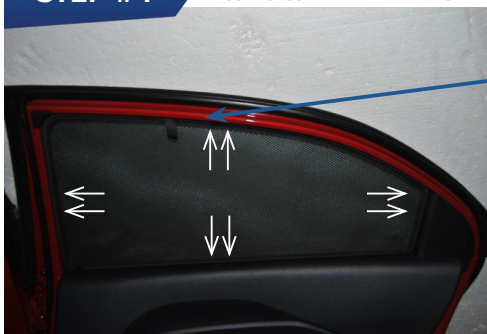

HONDA CIVIC 5DR
HON-CIVI-5-C-18

SIDE SHADE INSTALLATION

STEP #1

ATTACH CLIPS ON SHADE EDGES

STEP #2

POSITION THE SIDE SHADE

STEP #3

INSERT CLIPS INSIDE WEATHERSTRIP

STEP #4

ENSURE SECURELY FITTED IN PLACE

CAR
SHADES