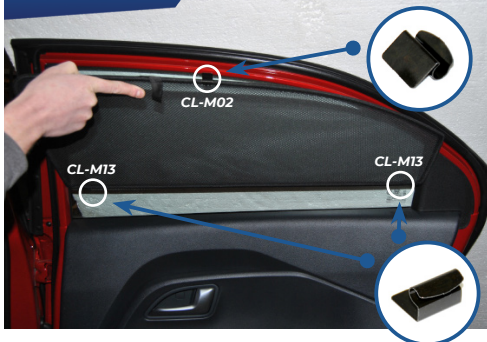

Installation Manual

HONDA CIVIC 5DR
HON-CIVI-5-C-18

COMPONENTS INCLUDED

x 2

FIXING CLIPS

CL-M02 x 2

CL-M13 x 4

Installation

HONDA CIVIC 5DR
HON-CIVI-5-C-18

SIDE SHADE INSTALLATION

STEP #1

ATTACH CLIPS ON SHADE EDGES

STEP #2

POSITION THE SIDE SHADE

STEP #3

INSERT CLIPS INSIDE WEATHERSTRIP

STEP #4

ENSURE SECURELY FITTED IN PLACE

CAR
SHADES