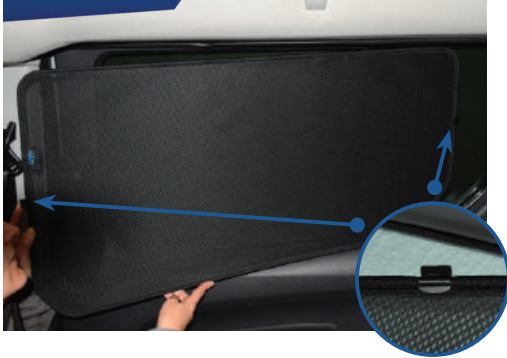

STEP #1

ATTACH CLIPS ON SHADE EDGES