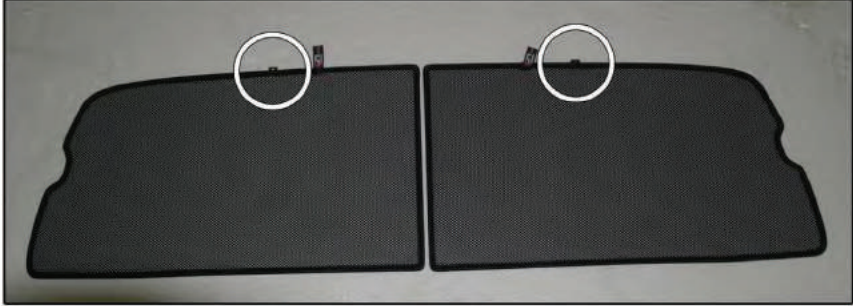

Installation

FORD RANGER 3 4DR

FOR-RANG-4-C

TAILGATE SHADE INSTALLATION