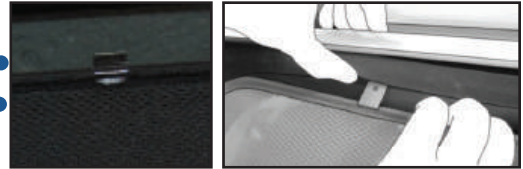

STEP #1

ATTACH CLIPS ON SHADE EDGES

STEP #2

POSITION THE SIDE SHADE

STEP #3

INSERT CLIPS INSIDE WEATHERSTRIP

STEP #4

ENSURE SECURELY FITTED IN PLACE