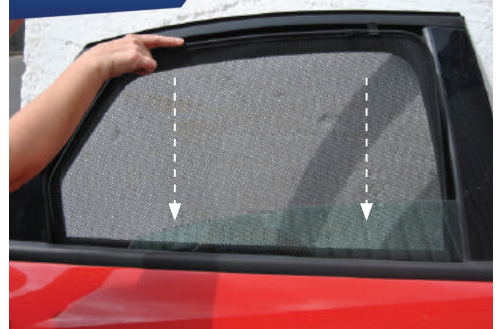

Installation Manual

FORD MONDEO 5DR
FOR-MOND-5-B-18

COMPONENTS INCLUDED

FIXING CLIPS

CL-M01 x 4

Side Shade Installation

FORD MONDEO 5DR
FOR-MOND-5-B-18

COMPONENTS NEEDED:

STEP #1

ATTACH CLIPS ON SHADE EDGES

STEP #2

POSITION THE SIDE SHADE

STEP #3

INSERT CLIPS INSIDE WEATHERSTRIP

STEP #4

ENSURE SECURELY FITTED IN PLACE