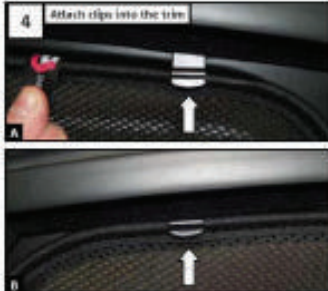

## SIDE SHADE INSTALLATION

1 Attach clips at positions shown

2 Install shade into side window

3 Present shade up to the window

4 Attach clips into the trim

5 Shade is installed

Repeat on opposite side