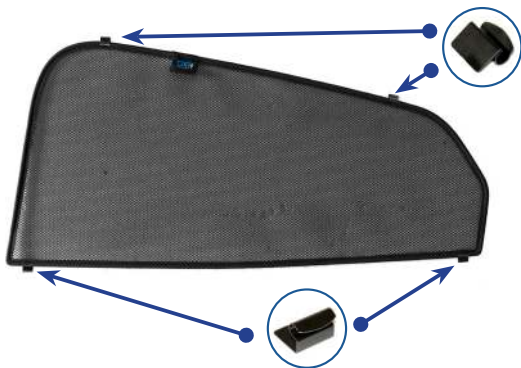

Installation Manual

FORD MUSTANG MACH-E 5DR
FOR-MMAC-5-A-18

Shades

Side Shades

Fixing Clips

CL-M13 x 4

CL-M02 x 4

Installation

FORD MUSTANG MACH-E 5DR
FOR-MMAC-5-A-18

Components Needed

Side Shades

CL-M13 x 4

CL-M02 x 4

Side Shade Installation

STEP 1

STEP 2

Shade fits from the outside.

STEP 3

STEP 4

STEP 5

STEP 6

Installation

FORD MUSTANG MACH-E 5DR
FOR-MMAC-5-A-18

Side Shade Installation

STEP 7

Ensure the clips fit between the seals

STEP 8

Repeat this whole process for the other side.