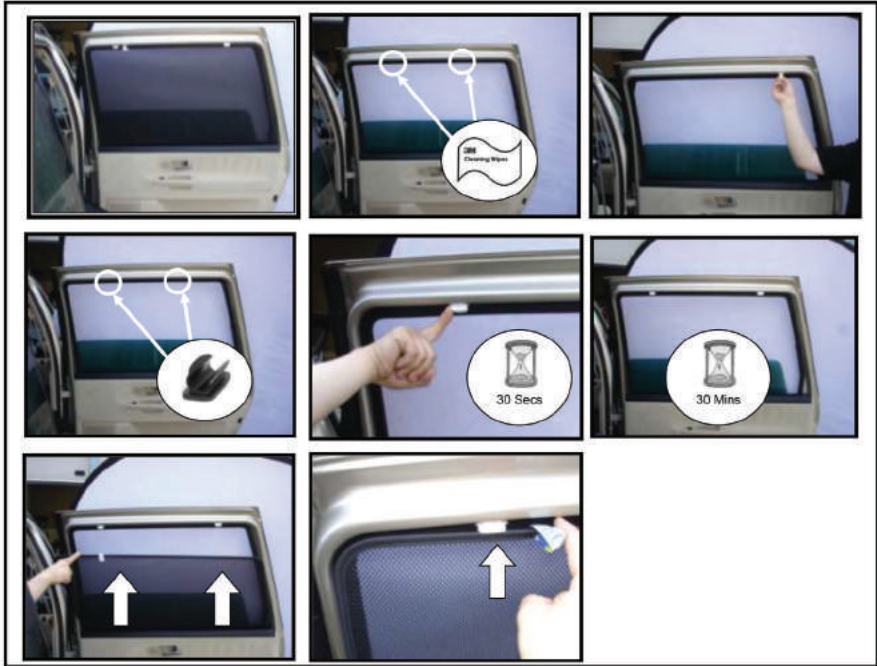

FORD GALAXY 5DR

FOR-GALA-5-X

PLEASE NOTE : THE LEFT HAND SIDE TAILGATE SHADE AND THE RIGHT HAND SIDE TAILGATE SHADE ARE DIFFERENT SHAPES AND THEREFORE WILL ONLY FIT THEIR CORRESPONDING SIDE.

Installation

FORD GALAXY 5DR

FOR-GALA-5-X

PLEASE NOTE : THE LEFT HAND SIDE PORTHOLE SHADE AND THE RIGHT HAND SIDE PORTHOLE SHADE ARE DIFFERENT SHAPES AND THEREFORE WILL ONLY FIT THEIR CORRESPONDING SIDE.