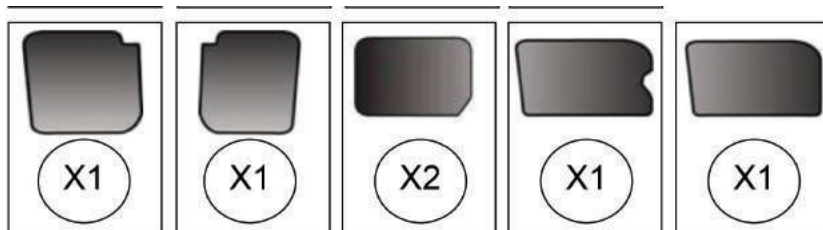

Installation Manual

**FORD GALAXY 5DR
FOR-GALA-5-X**

COMPONENTS INCLUDED

CLM12 x 2

CLP03 x 4

CLP02 x 6

CL-W01 x 1

Installation

FORD GALAXY 5DR

FOR-GALA-5-X

PLEASE NOTE : THE LEFT HAND SIDE TAILGATE SHADE AND THE RIGHT HAND SIDE TAILGATE SHADE ARE DIFFERENT SHAPES AND THEREFORE WILL ONLY FIT THEIR CORRESPONDING SIDE.

Installation

FORD GALAXY 5DR

FOR-GALA-5-X

PLEASE NOTE : THE LEFT HAND SIDE PORTHOLE SHADE AND THE RIGHT HAND SIDE PORTHOLE SHADE ARE DIFFERENT SHAPES AND THEREFORE WILL ONLY FIT THEIR CORRESPONDING SIDE.