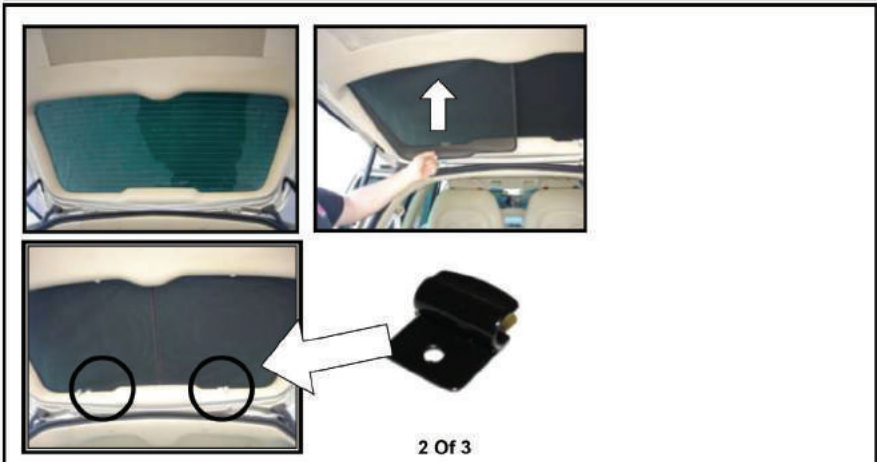

Installation Manual

**FORD GALAXY 5DR
FOR-GALA-5-X**

COMPONENTS INCLUDED

CLM12 x 2

CLP03 x 4

CLP02 x 6

CL-W01 x 1

Installation

FORD GALAXY 5DR

FOR-GALA-5-X

PLEASE NOTE : THE LEFT HAND SIDE TAILGATE SHADE AND THE RIGHT HAND SIDE TAILGATE SHADE ARE DIFFERENT SHAPES AND THEREFORE WILL ONLY FIT THEIR CORRESPONDING SIDE.

Installation