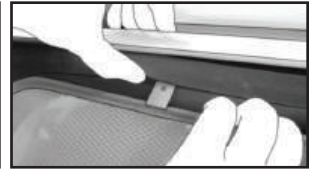

STEP #1

ATTACH CLIPS ON SHADE EDGES

STEP #2

POSITION THE SIDE SHADE

STEP #3

INSERT CLIPS INSIDE WEATHERSTRIP

STEP #4

ENSURE SECURELY FITTED IN PLACE