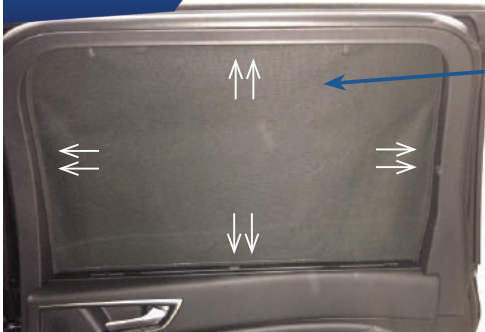

STEP #1

ATTACH CLIPS ON SHADE EDGES

STEP #2

POSITION THE SIDE SHADE

STEP #3

INSERT CLIPS INSIDE WEATHERSTRIP

STEP #4

ENSURE SECURELY FITTED IN PLACE