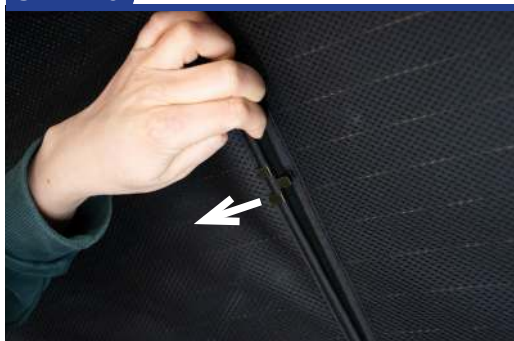

Installation

FORD FOCUS ESTATE
FOR-FOCU-E-C

Tailgate Shade Installation

STEP 7

Repeat this whole process for the other side.

STEP 8

STEP 9

STEP 10

STEP 11

STEP 12