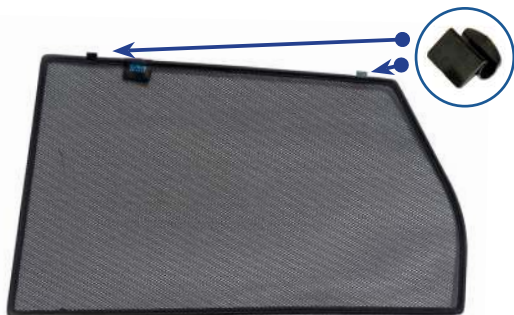

Installation

FORD FOCUS ESTATE
FOR-FOCU-E-C

Components Needed

Side Shade Installation

STEP 1