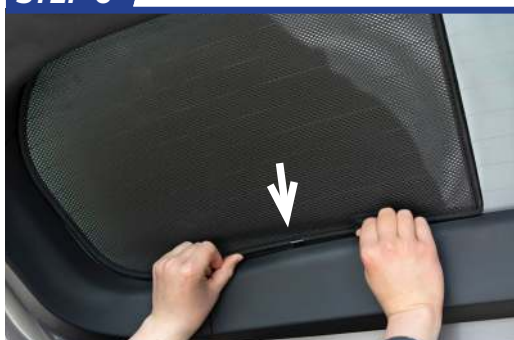

Installation

FORD FOCUS ESTATE
FOR-FOCU-E-C

Components Needed

Tailgate Shade Installation

STEP 1

STEP 2

STEP 3

STEP 4

STEP 5

STEP 6