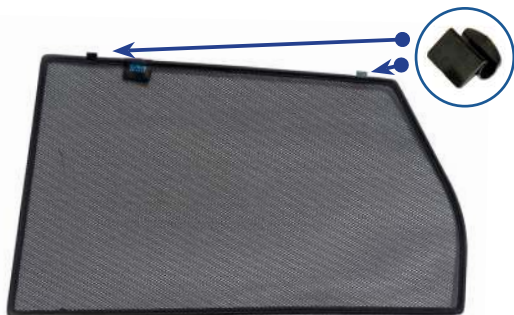

Installation Manual

FORD FOCUS ESTATE
FOR-FOCU-E-C-18

Shades

Fixing Clips

CL-M02 x 4

Side Shades

Installation

FORD FOCUS ESTATE
FOR-FOCU-E-C-18

Components Needed

Side Shades

CL-M02 x 4

Side Shade Installation

STEP 1

STEP 2

Shade must be fitted from the outside.

STEP 3