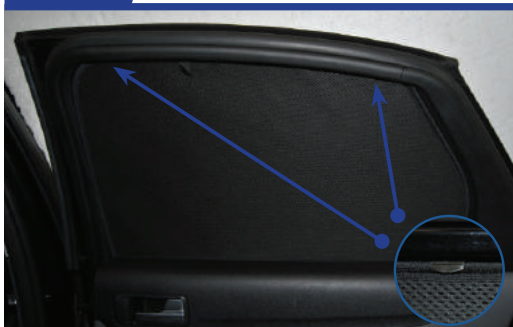

STEP 6

Repeat this whole process for the other side