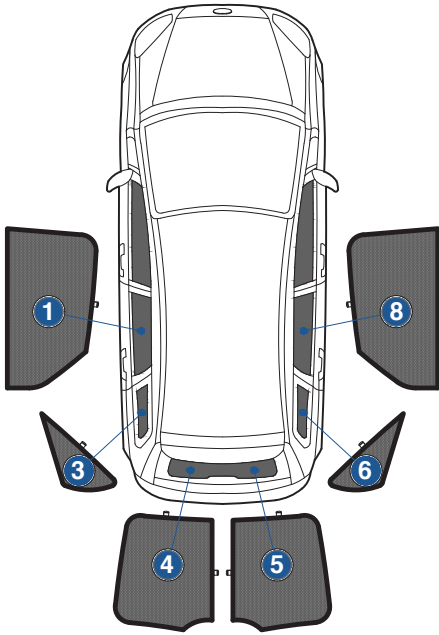

# Installation Manual

FORD FOCUS 5DR  
FOR-FOCU-5-B

COMPONENTS INCLUDED

SHADES

FIXING CLIPS

CL-M01 x 2

CL-M02 x 2

CL-M12 x 2