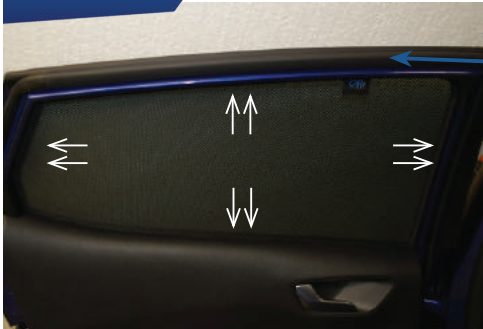

Side Shade Installation

FORD FIESTA 5DR
FOR-FIES-5-C

COMPONENTS NEEDED:

STEP #1

ATTACH CLIPS ON SHADE EDGES

STEP #2

POSITION THE SIDE SHADE

STEP #3

INSERT CLIPS INSIDE WEATHERSTRIP

STEP #4

ENSURE SECURELY FITTED IN PLACE

CAR
SHADES

Quarter Light Shade Installation

FORD FIESTA 5DR
FOR-FIES-5-C

COMPONENTS NEEDED:

STEP #1