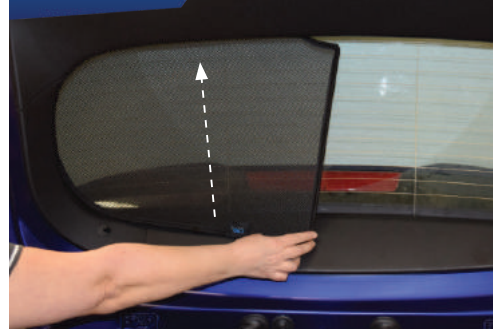

CL-M02 x 2

CL-M14 x 1

STEP #1

ATTACH CLIPS ON SHADE EDGES

STEP #2

POSITION THE REAR SHADE

STEP #3

INSERT CLIPS BEHIND INTERIOR TRIM