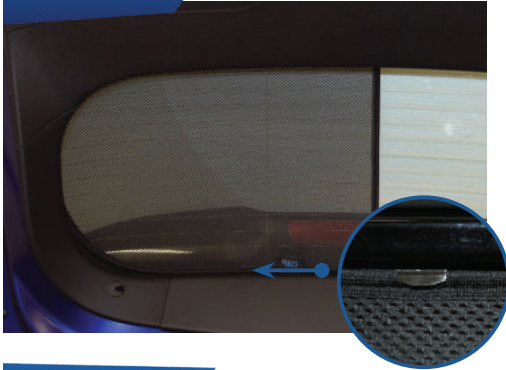

CL-M02 x 2

CL-M14 x 1

STEP #1

ATTACH CLIPS ON SHADE EDGES

STEP #2

POSITION THE REAR SHADE

STEP #3

INSERT CLIPS BEHIND INTERIOR TRIM