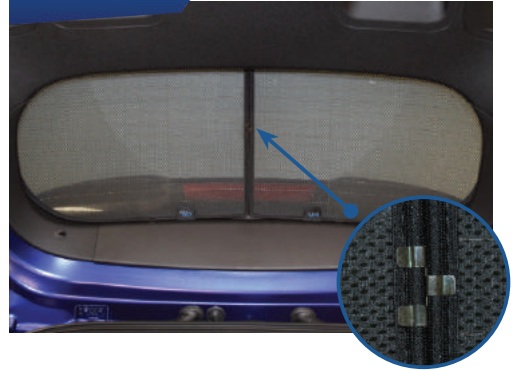

ATTACH CLIPS ON SHADE EDGES

STEP #2

INSERT CLIPS BEHIND INTERIOR TRIM

STEP #3

ENSURE SECURELY FITTED IN PLACE

Rear Shade Installation

FORD FIESTA 5DR
FOR-FIES-5-C

COMPONENTS NEEDED:

CL-M02 x 2

CL-M14 x 1

STEP #1

ATTACH CLIPS ON SHADE EDGES

STEP #2

POSITION THE REAR SHADE

STEP #3

INSERT CLIPS BEHIND INTERIOR TRIM

STEP #4

REPEAT THE PROCESS ON OTHER SHADE

STEP #5

ENSURE SECURELY FITTED IN PLACE