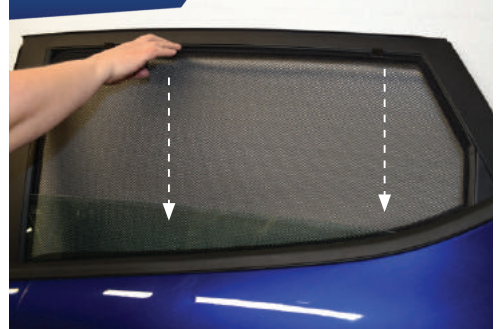

Side Shade Installation

FORD FIESTA 5DR
FOR-FIES-5-C

COMPONENTS NEEDED:

STEP #1

ATTACH CLIPS ON SHADE EDGES

STEP #2

POSITION THE SIDE SHADE

STEP #3

INSERT CLIPS INSIDE WEATHERSTRIP

STEP #4

ENSURE SECURELY FITTED IN PLACE

CAR
SHADES

Quarter Light Shade Installation

FORD FIESTA 5DR
FOR-FIES-5-C

COMPONENTS NEEDED:

STEP #1