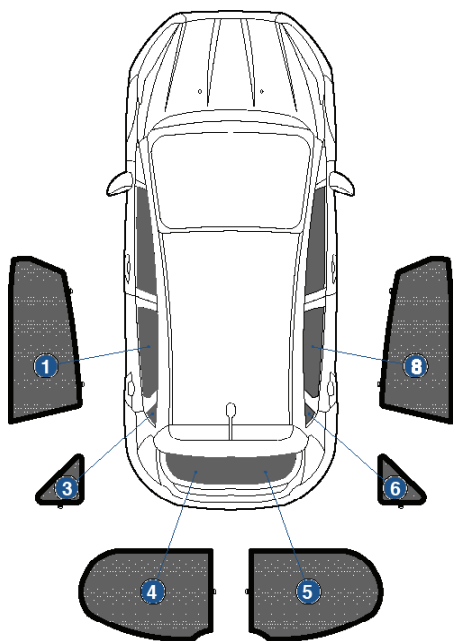

Installation Manual

FORD FIESTA 5DR
FOR-FIES-5-C

COMPONENTS INCLUDED

SHADES

FIXING CLIPS

CL-M02 x 6

CL-M12 x 4

CL-M14 x 1

Side Shade Installation

FORD FIESTA 5DR
FOR-FIES-5-C

COMPONENTS NEEDED:

STEP #1

ATTACH CLIPS ON SHADE EDGES

STEP #2

POSITION THE SIDE SHADE

STEP #3

INSERT CLIPS INSIDE WEATHERSTRIP

STEP #4

ENSURE SECURELY FITTED IN PLACE

CAR
SHADES

Quarter Light Shade Installation

FORD FIESTA 5DR
FOR-FIES-5-C

COMPONENTS NEEDED:

STEP #1