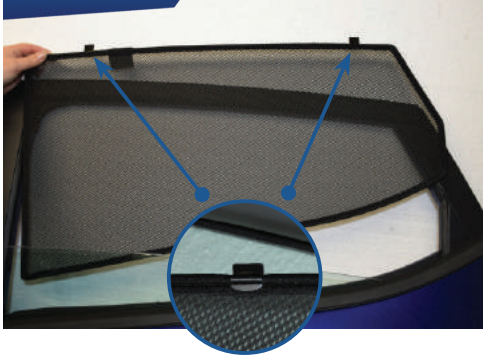

Side Shade Installation

FORD FIESTA 5DR
FOR-FIES-5-C

COMPONENTS NEEDED:

STEP #1

ATTACH CLIPS ON SHADE EDGES

STEP #2

POSITION THE SIDE SHADE

STEP #3

INSERT CLIPS INSIDE WEATHERSTRIP

STEP #4

ENSURE SECURELY FITTED IN PLACE

CAR
SHADES

Quarter Light Shade Installation

FORD FIESTA 5DR
FOR-FIES-5-C

COMPONENTS NEEDED:

STEP #1