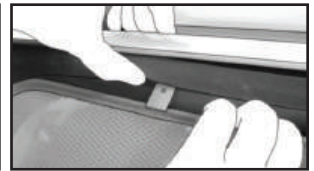

STEP #3

INSERT CLIPS INSIDE WEATHERSTRIP