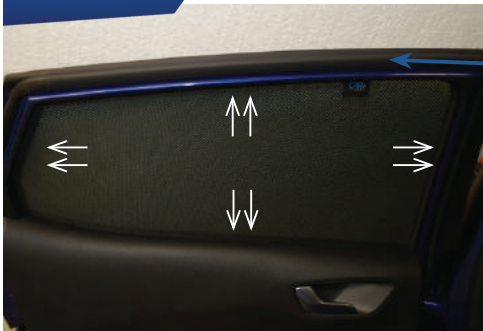

STEP #1

ATTACH CLIPS ON SHADE EDGES

STEP #2

POSITION THE SIDE SHADE

STEP #3

INSERT CLIPS INSIDE WEATHERSTRIP

STEP #4

ENSURE SECURELY FITTED IN PLACE