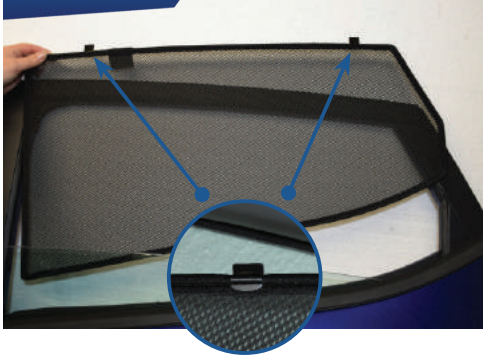

Installation Manual

FORD FIESTA 5DR
FOR-FIES-5-C-18

COMPONENTS INCLUDED

FIXING CLIPS

CL-M12 x 4

Side Shade Installation

FORD FIESTA 5DR
FOR-FIES-5-C-18

COMPONENTS NEEDED:

STEP #1

ATTACH CLIPS ON SHADE EDGES

STEP #2

POSITION THE SIDE SHADE

STEP #3

INSERT CLIPS INSIDE WEATHERSTRIP

STEP #4

ENSURE SECURELY FITTED IN PLACE