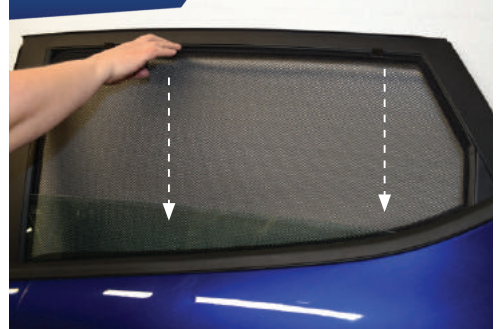

Installation Manual

FORD FIESTA 5DR
FOR-FIES-5-C-18

COMPONENTS INCLUDED

FIXING CLIPS

CL-M12 x 4

Side Shade Installation

FORD FIESTA 5DR
FOR-FIES-5-C-18

COMPONENTS NEEDED:

STEP #1

ATTACH CLIPS ON SHADE EDGES

STEP #2

POSITION THE SIDE SHADE

STEP #3

INSERT CLIPS INSIDE WEATHERSTRIP

STEP #4

ENSURE SECURELY FITTED IN PLACE