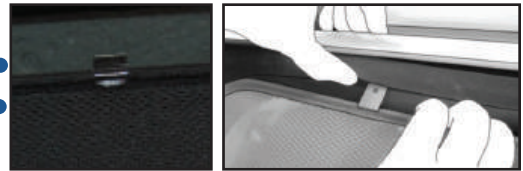

STEP #1

ATTACH CLIPS ON SHADE EDGES

STEP #2

POSITION THE SIDE SHADE

STEP #3

INSERT CLIPS INSIDE WEATHERSTRIP

STEP #4

ENSURE SECURELY FITTED IN PLACE