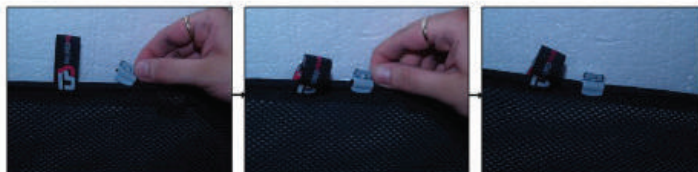

SIDE SHADE INSTALLATION