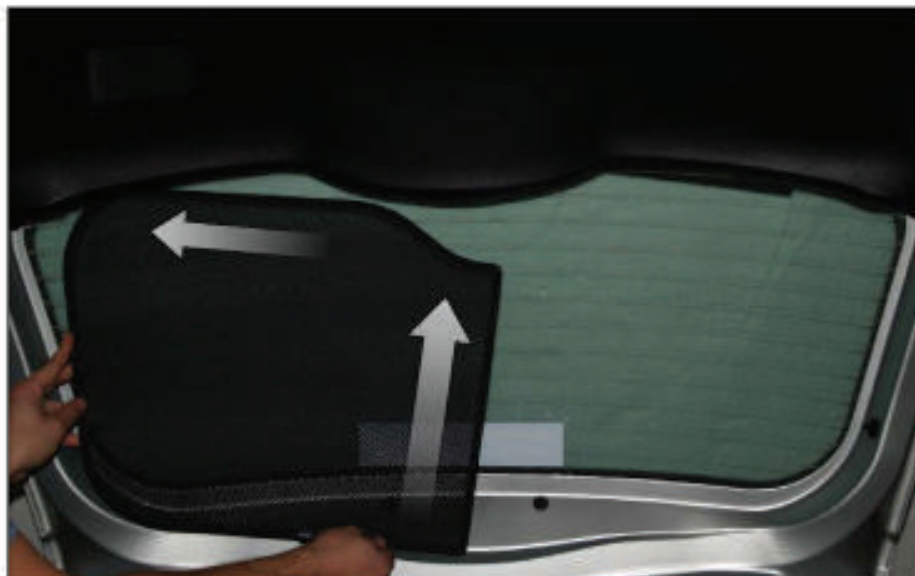

Installation

FORD FIESTA 5DR
FOR-FIES-5-A

REAR SHADE INSTALLATION

X2