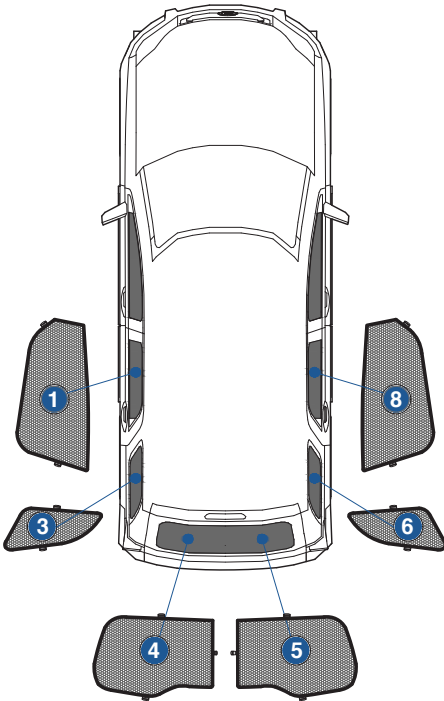

Installation Manual

FORD ECO-SPORT
FOR-ECOS-5-A

COMPONENTS INCLUDED

SHADES

FIXING CLIPS

CL-M02 x 6

CL-M04 x 4

CL-M05 x 4

CL-M14 x 1

Side Shade Installation

FORD ECO-SPORT
FOR-ECOS-5-A

COMPONENTS NEEDED:

STEP #1

INSERT CLIPS INSIDE WEATHERSTRIP

STEP #2

POSITION THE SIDE SHADE

STEP #3

ATTACH SIDE SHADE BEHIND CLIPS

STEP #4

ENSURE SECURELY FITTED IN PLACE

CAR
SHADES

Quarter Light Shade Installation

FORD ECO-SPORT
FOR-ECOS-5-A

COMPONENTS NEEDED: