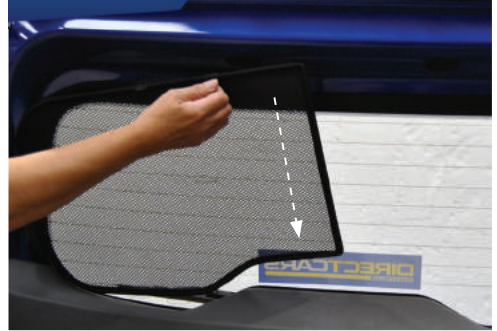

STEP #1

ATTACH CLIPS ON SHADE EDGES

STEP #2

INSERT CLIPS BEHIND INTERIOR TRIM

STEP #3

ENSURE SECURELY FITTED IN PLACE

Rear Shade Installation

FORD ECO-SPORT
FOR-ECOS-5-A

COMPONENTS NEEDED:

STEP #1

ATTACH CLIPS ON SHADE EDGES

STEP #2

POSITION THE REAR SHADE

STEP #3

INSERT CLIPS BEHIND INTERIOR TRIM

STEP #4