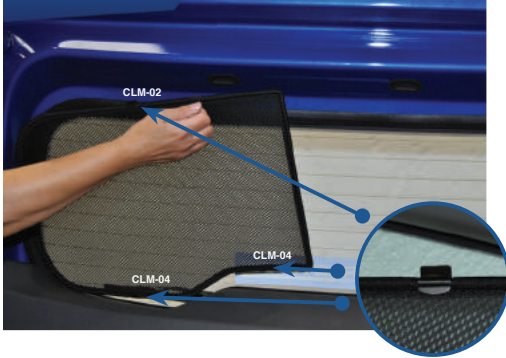

STEP #3

ATTACH SIDE SHADE BEHIND CLIPS

STEP #4

ENSURE SECURELY FITTED IN PLACE

CAR
SHADES

Quarter Light Shade Installation

FORD ECO-SPORT
FOR-ECOS-5-A

COMPONENTS NEEDED:

STEP #1

ATTACH CLIPS ON SHADE EDGES

STEP #2

INSERT CLIPS BEHIND INTERIOR TRIM

STEP #3

ENSURE SECURELY FITTED IN PLACE

Rear Shade Installation

FORD ECO-SPORT
FOR-ECOS-5-A

COMPONENTS NEEDED:

STEP #1

ATTACH CLIPS ON SHADE EDGES

STEP #2

POSITION THE REAR SHADE

STEP #3

INSERT CLIPS BEHIND INTERIOR TRIM

STEP #4