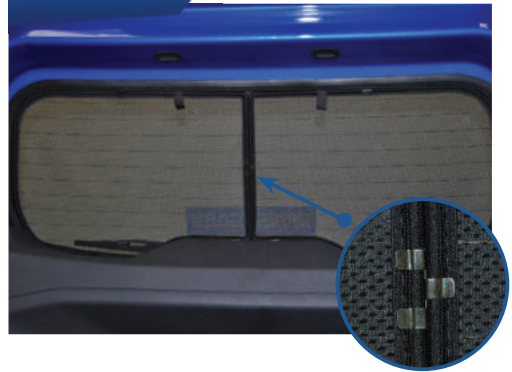

STEP #4

REPEAT THE PROCESS ON OTHER SHADE