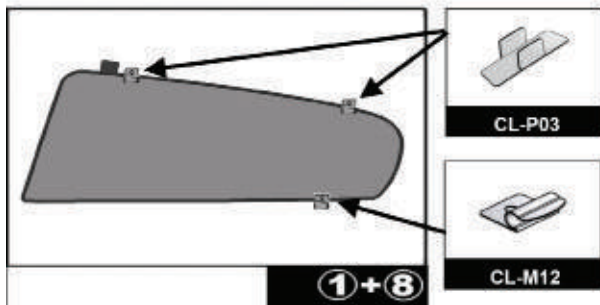

Installation Manual

FORD C-MAX GRAND 5DR
FOR-CMGR-5-B-18

COMPONENTS INCLUDED

CL-M12 x 2

CL-P03 x 4

CL-W01 x 1

Installation

FORD C-MAX GRAND 5DR
FOR-CMGR-5-B-18

SIDE SHADE INSTALLATION

Please ensure surface area is wiped clean with surface cleaner before adding the sticky clip.