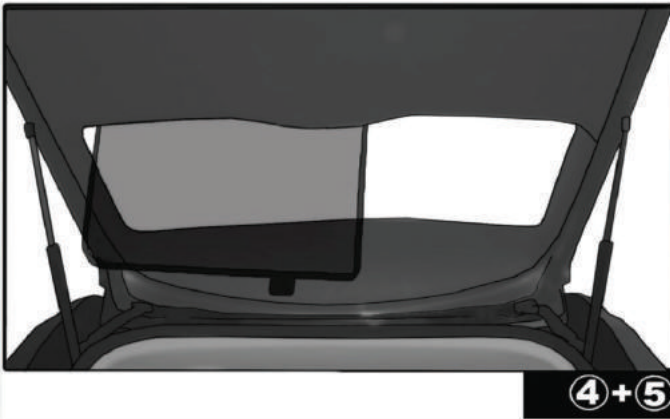

REAR SHADE INSTALLATION