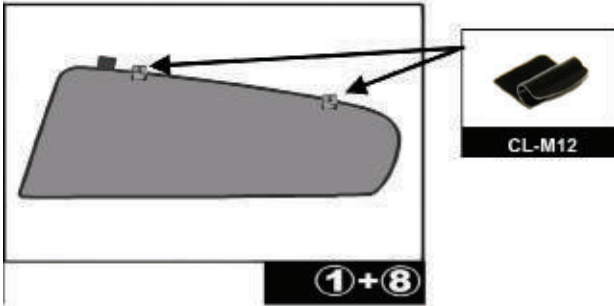

Installation Manual

FORD C-MAX 5DR
FOR-CMAX-5-B

COMPONENTS INCLUDED

①+⑧

④+⑤

③+⑥

CL-M12 x 8

CL-M02 x 2

Installation

FORD C-MAX 5DR
FOR-CMAX-5-B

SIDE SHADE INSTALLATION

Installation

FORD C-MAX 5DR
FOR-CMAX-5-B

QUARTER LIGHT SHADE INSTALLATION

3+6

Installation