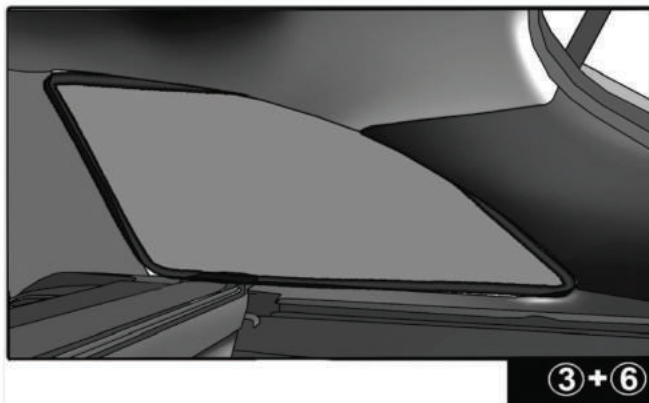

Installation

FORD C-MAX 5DR
FOR-CMAX-5-B

SIDE SHADE INSTALLATION

Installation

FORD C-MAX 5DR
FOR-CMAX-5-B

QUARTER LIGHT SHADE INSTALLATION

3+6

Installation