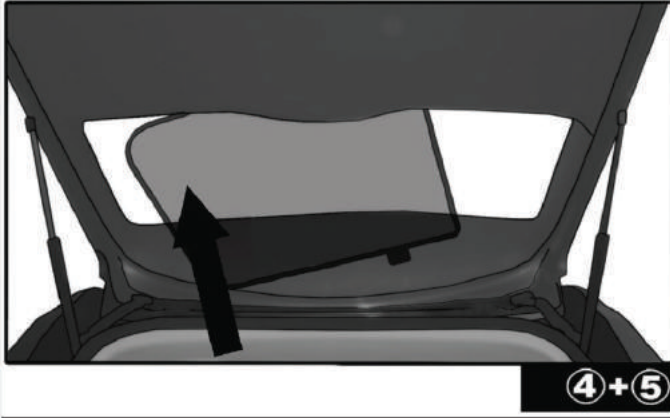

REAR SHADE INSTALLATION