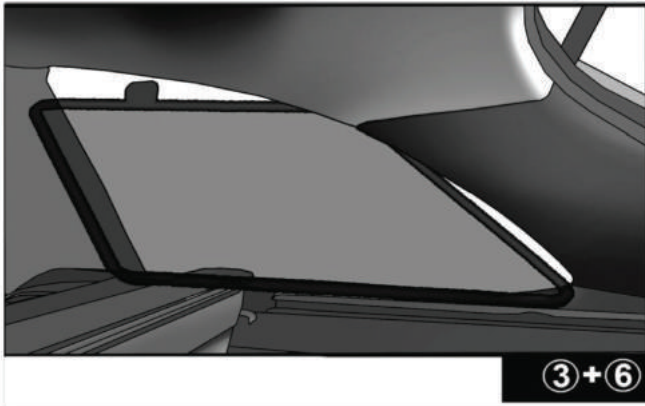

Installation

FORD C-MAX 5DR
FOR-CMAX-5-B

SIDE SHADE INSTALLATION

Installation

FORD C-MAX 5DR
FOR-CMAX-5-B

QUARTER LIGHT SHADE INSTALLATION

3+6

Installation