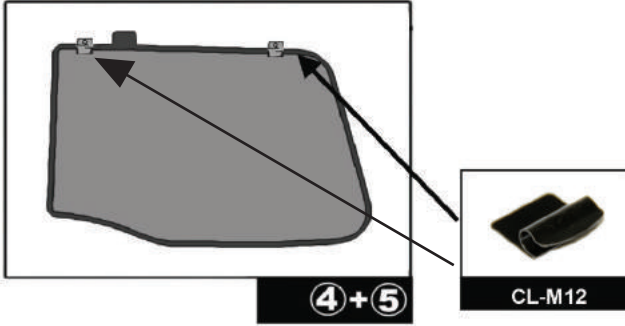

REAR SHADE INSTALLATION