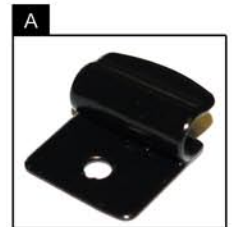

INSTALLATION INSTRUCTIONS

Fiat Stilo 3dr

FIA-STIL-3-A

COMPONENTS INCLUDED

SHADES

FIXING CLIPS

SIDE SHADE INSTALLATION

SIDE SHADE INSTALLATION