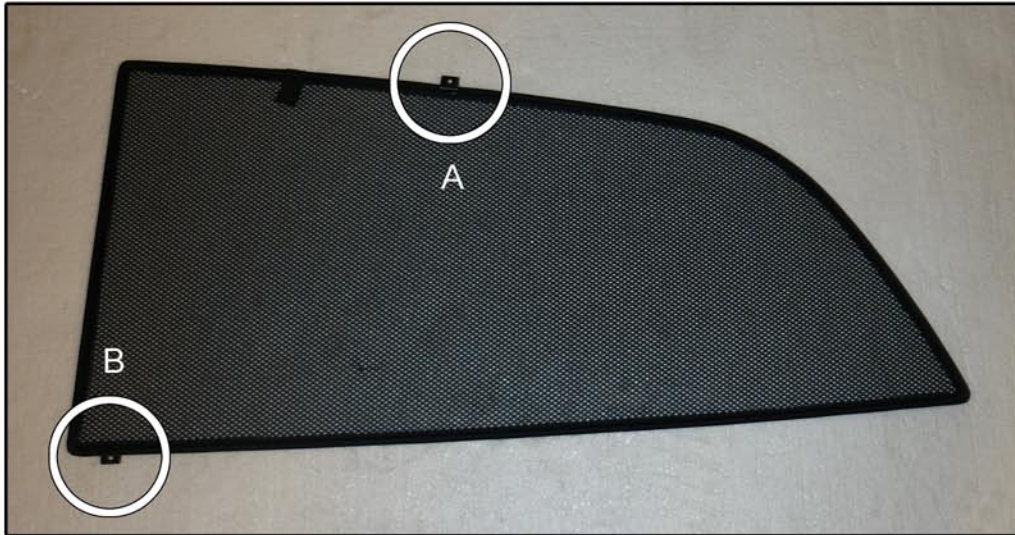

INSTALLATION INSTRUCTIONS

Fiat Stilo 3dr

FIA-STIL-3-A

COMPONENTS INCLUDED

SHADES

FIXING CLIPS

SIDE SHADE INSTALLATION

SIDE SHADE INSTALLATION

TAILGATE SHADE INSTALLATION

TAILGATE SHADE INSTALLATION

TAILGATE SHADE INSTALLATION