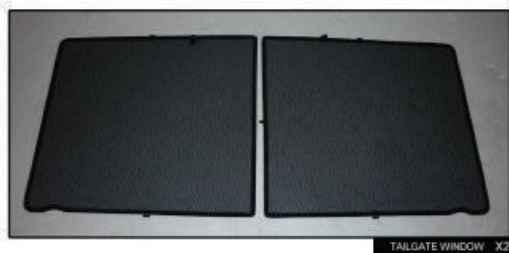

Installation Manual

FIAT DOBLO 5DR
FIA-DOBL-5-A

COMPONENTS INCLUDED

CL-M02 x 4

CL-P02 x 6

CL-M05 x 4

CL-M14 x 4

CL-T01 x 1

CL-W01 x 1

Installation

FIAT DOBLO 5DR

FIA-DOBL-5-A

SIDE SHADE INSTALLATION

Installation

FIAT DOBLO 5DR

FIA-DOBL-5-A

SIDE SHADE INSTALLATION

Installation

FIAT DOBLO 5DR

FIA-DOBL-5-A

SIDE SHADE INSTALLATION

x2

Installation

FIAT DOBLO 5DR