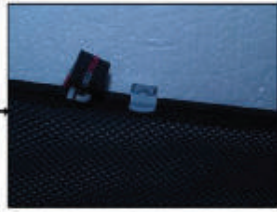

TAILGATE SHADE INSTALLATION