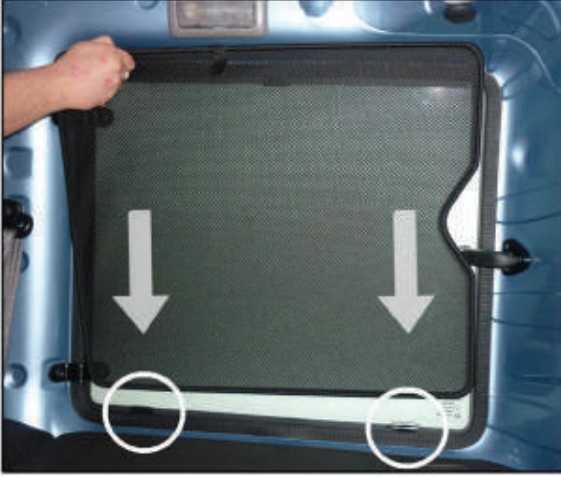

Installation

FIAT DOBLO 5DR

FIA-DOBL-5-A

PORT SHADE INSTALLATION