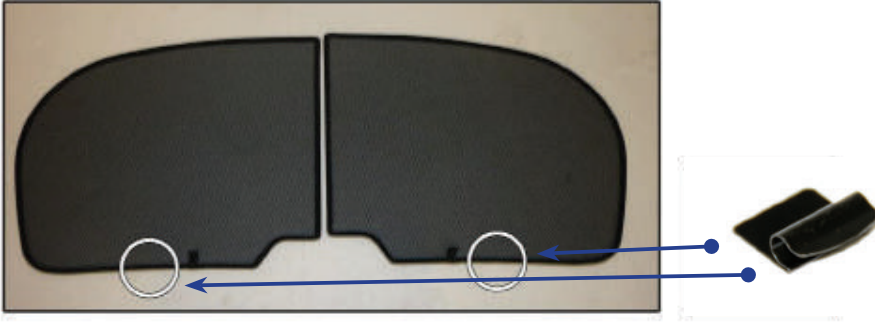

Installation

FIAT CROMA 5DR
FIA-CROM-5-A

TAILGATE SHADE INSTALLATION