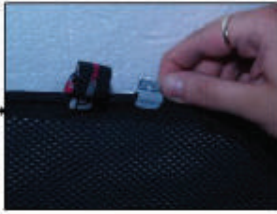

Installation

FIAT CROMA 5DR
FIA-CROM-5-A

TAILGATE SHADE INSTALLATION