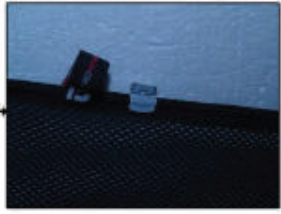

Installation

FIAT CROMA 5DR
FIA-CROM-5-A

TAILGATE SHADE INSTALLATION