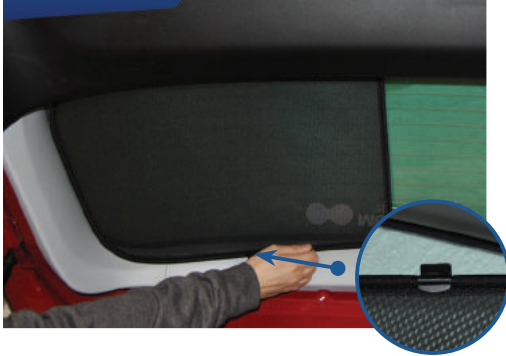

STEP #1 ATTACH CLIPS ON SHADE EDGES