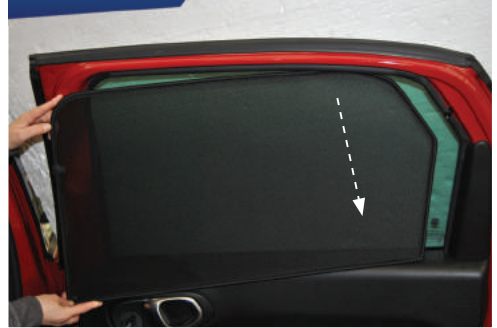

STEP #2

POSITION THE SIDE SHADE