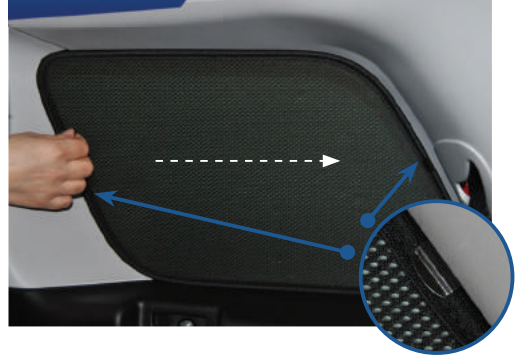

POSITION THE SIDE SHADE

STEP #3

ATTACH SIDE SHADE BEHIND CLIPS

STEP #4

ENSURE SECURELY FITTED IN PLACE

CAR
SHADES

Quarter Light Shade Installation

FIAT 500L MPW 5DR
FIA-500LMPW

COMPONENTS NEEDED:

STEP #1

ATTACH CLIPS ON SHADE EDGES

STEP #2

INSERT CLIPS BEHIND INTERIOR TRIM

STEP #3

ENSURE SECURELY FITTED IN PLACE

Rear Shade Installation