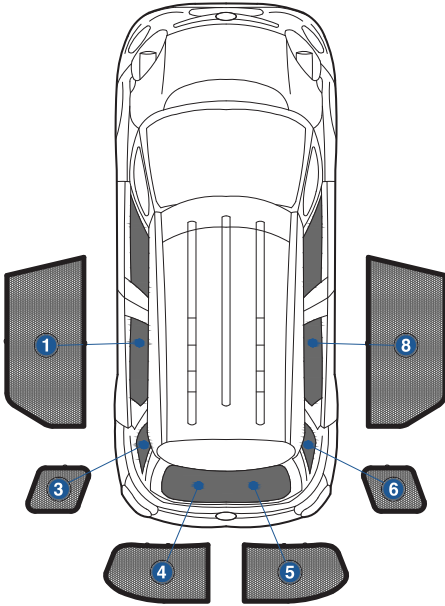

Installation Manual

FIAT 500L MPW 5DR
FIA-500LMPW

COMPONENTS INCLUDED

SHADES

FIXING CLIPS

CL-M02 x 4

CL-M12 x 2

CL-M05 x 4

CL-M14 x 1

CL-T01 x 1

Side Shade Installation

FIAT 500L MPW 5DR
FIA-500LMPW

COMPONENTS NEEDED:

STEP #1

INSERT CLIPS INSIDE WEATHERSTRIP

STEP #2