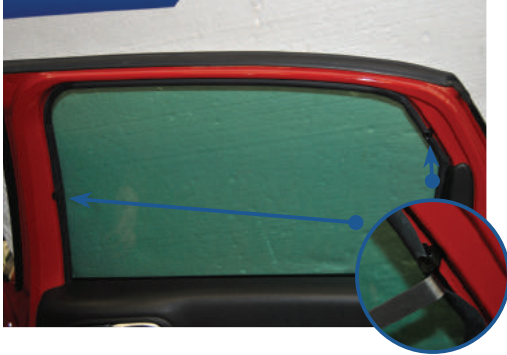

CL-M14 x 1

CL-T01 x 1

Side Shade Installation

FIAT 500L MPW 5DR
FIA-500LMPW

COMPONENTS NEEDED:

STEP #1

INSERT CLIPS INSIDE WEATHERSTRIP

STEP #2

POSITION THE SIDE SHADE

STEP #3

ATTACH SIDE SHADE BEHIND CLIPS

STEP #4

ENSURE SECURELY FITTED IN PLACE

CAR
SHADES

Quarter Light Shade Installation

FIAT 500L MPW 5DR
FIA-500LMPW