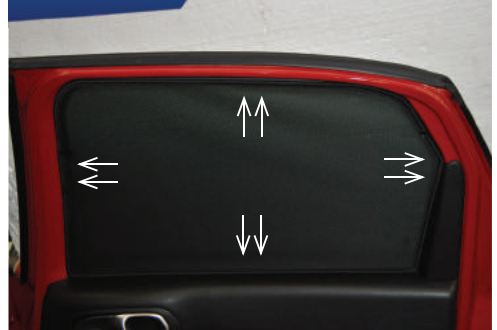

POSITION THE SIDE SHADE

STEP #3

ATTACH SIDE SHADE BEHIND CLIPS

STEP #4

ENSURE SECURELY FITTED IN PLACE

CAR
SHADES

Quarter Light Shade Installation

FIAT 500L MPW 5DR
FIA-500LMPW

COMPONENTS NEEDED:

STEP #1

ATTACH CLIPS ON SHADE EDGES

STEP #2

INSERT CLIPS BEHIND INTERIOR TRIM

STEP #3

ENSURE SECURELY FITTED IN PLACE

Rear Shade Installation