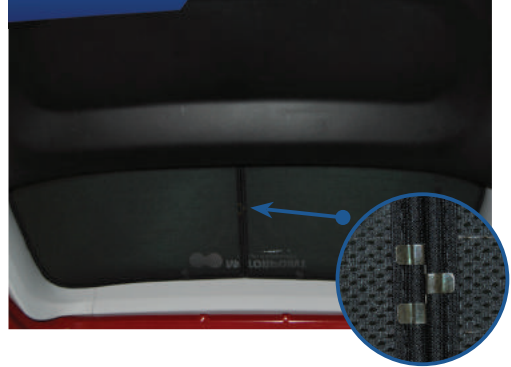

COMPONENTS NEEDED:

STEP #1

ATTACH CLIPS ON SHADE EDGES

STEP #2

INSERT CLIPS BEHIND INTERIOR TRIM

STEP #3

ENSURE SECURELY FITTED IN PLACE

Rear Shade Installation

FIAT 500L MPW 5DR
FIA-500LMPW

COMPONENTS NEEDED:

STEP #1 ATTACH CLIPS ON SHADE EDGES

STEP #2 POSITION THE REAR SHADE

STEP #3 INSERT CLIPS BEHIND INTERIOR TRIM

STEP #4 REPEAT THE PROCESS ON OTHER SHADE

STEP #5 ENSURE SECURELY FITTED IN PLACE