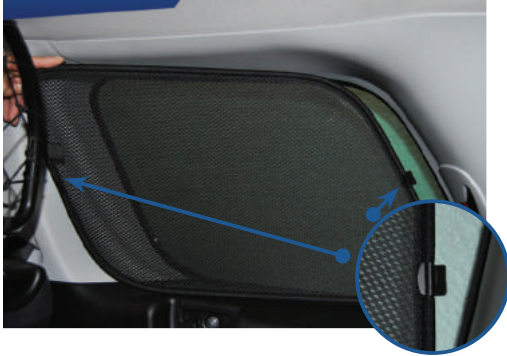

STEP #1

ATTACH CLIPS ON SHADE EDGES