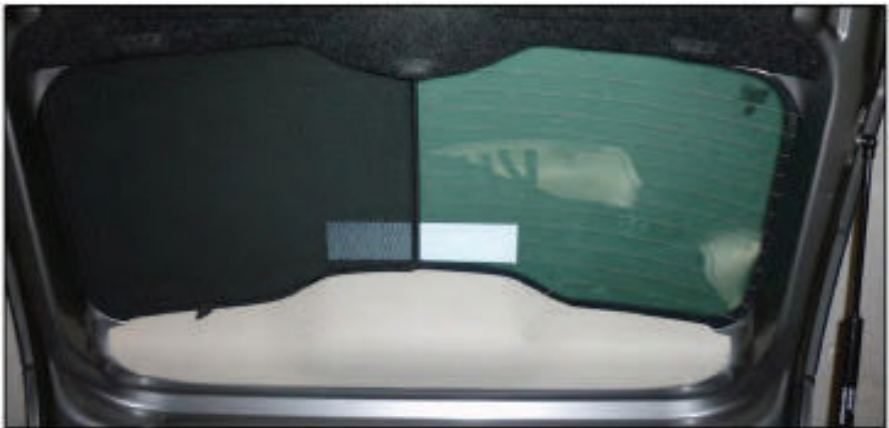

TAILGATE SHADE INSTALLATION