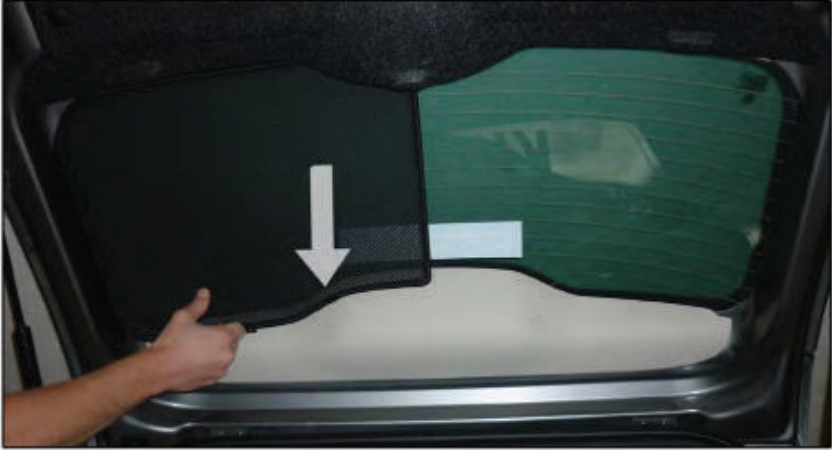

Installation

FIAT 500 3DR
FIA-500-3-A

TAILGATE SHADE INSTALLATION

Installation

FIAT 500 3DR
FIA-500-3-A

TAILGATE SHADE INSTALLATION

Installation

FIAT 500 3DR
FIA-500-3-A