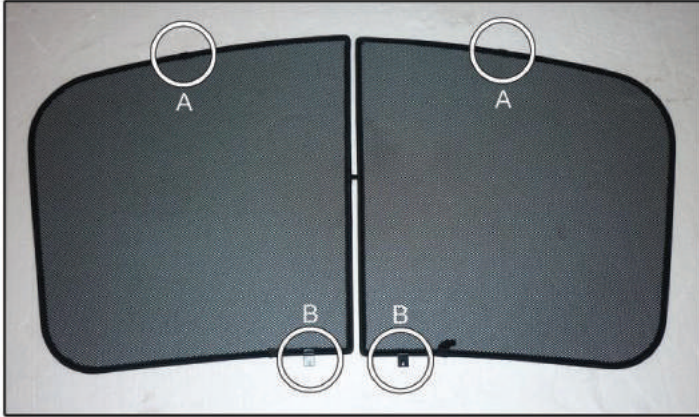

SIDE SHADE INSTALLATION

Installation

CITROEN XSARA 5DR

CIT-XSAR-5-A

TAILGATE SHADE INSTALLATION

Installation

CITROEN XSARA 5DR

CIT-XSAR-5-A