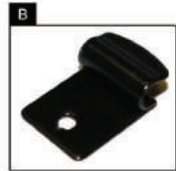

SIDE SHADE INSTALLATION

Installation

CITROEN XSARA 5DR

CIT-XSAR-5-A

TAILGATE SHADE INSTALLATION

Installation

CITROEN XSARA 5DR

CIT-XSAR-5-A