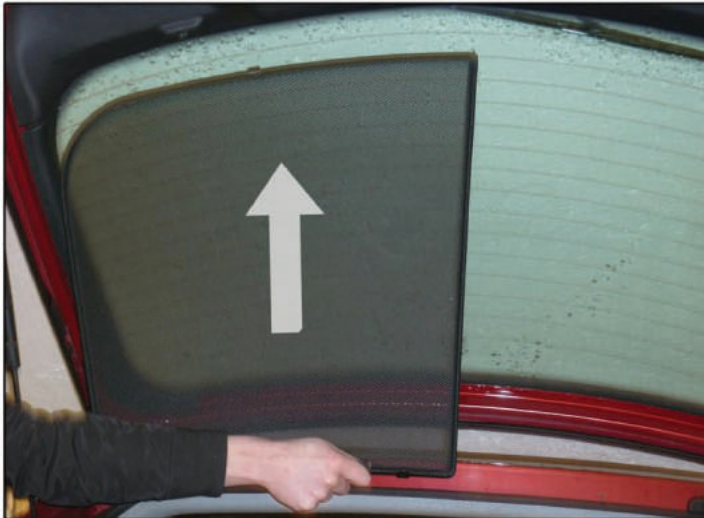

SIDE SHADE INSTALLATION

Installation

CITROEN XSARA 5DR

CIT-XSAR-5-A

TAILGATE SHADE INSTALLATION

Installation

CITROEN XSARA 5DR

CIT-XSAR-5-A