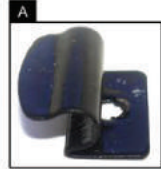

SIDE SHADE INSTALLATION

Installation

CITROEN XSARA 5DR

CIT-XSAR-5-A

TAILGATE SHADE INSTALLATION

Installation

CITROEN XSARA 5DR

CIT-XSAR-5-A