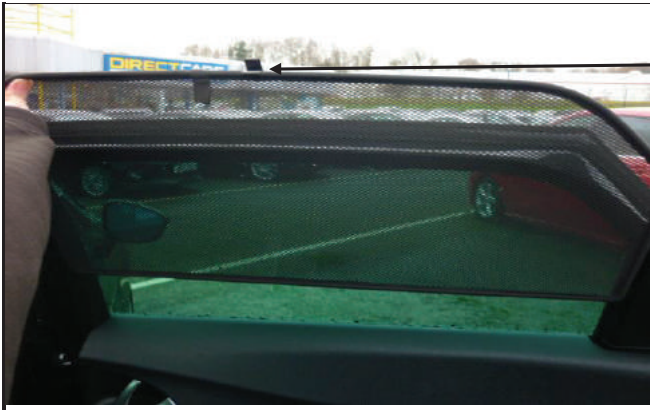

SIDE SHADE INSTALLATION

CL-M13