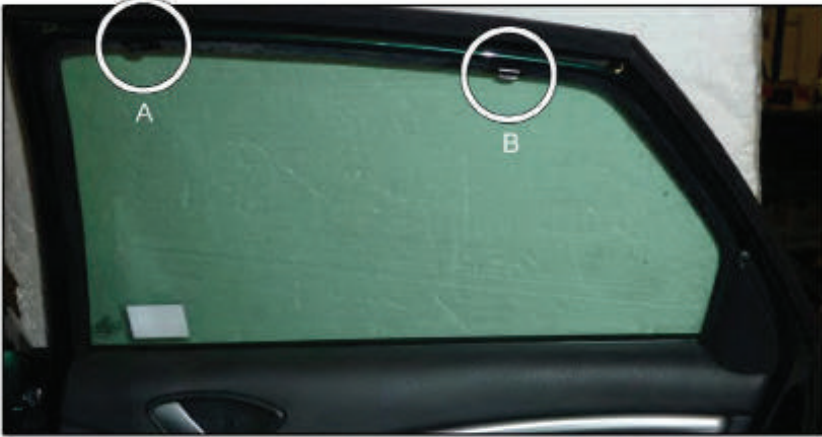

Installation Manual

CITROEN C5 5DR
CIT-C5-5-A

COMPONENTS INCLUDED

SIDE WINDOW X2

PORT WINDOW X2

TAILGATE WINDOW X2

CL-M02 x 4

CL-P02 x 4

CL-M14 x 1

CL-W01 x 1

Installation

CITROEN C5 5DR
CIT-C5-5-A

SIDE SHADE INSTALLATION

Installation

CITROEN C5 5DR
CIT-C5-5-A

SIDE SHADE INSTALLATION