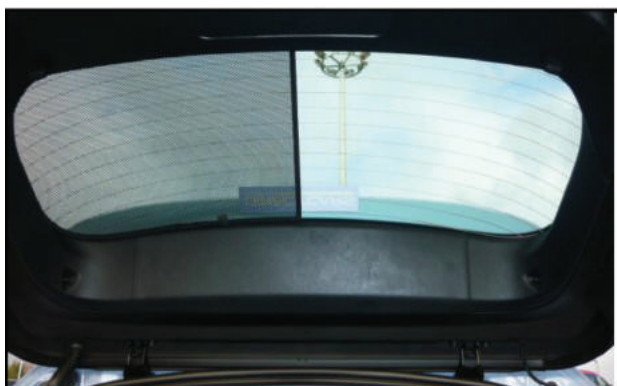

Please use the above steps
for the other half of the
rears.