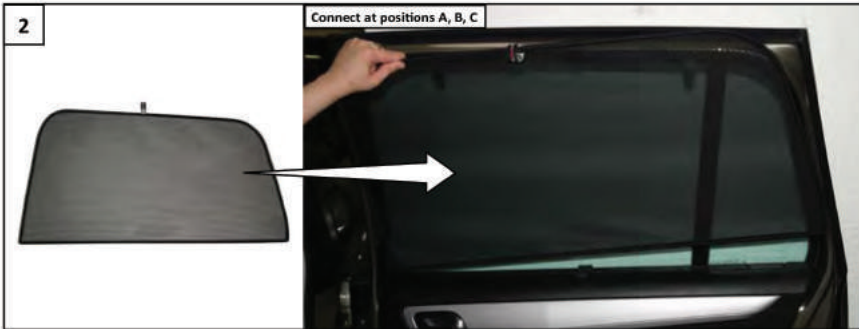

Installation Manual

**CITROEN GRAND PICASSO
CIT-C4GPI-5-A**

COMPONENTS INCLUDED

CAR
SHADES

Installation

CITROEN GRAND PICASSO
CIT-C4GPI-5-A

Installation

CITROEN GRAND PICASSO
CIT-C4GPI-5-A