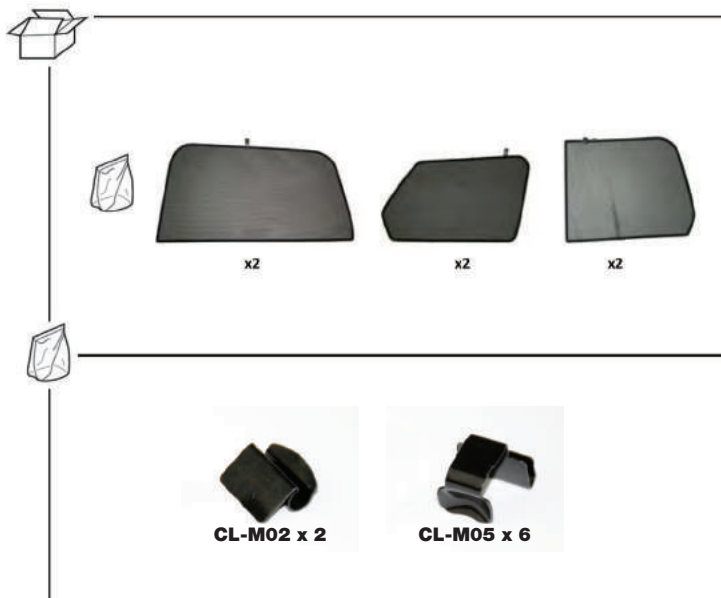

Installation Manual

**CITROEN GRAND PICASSO
CIT-C4GPI-5-A**

COMPONENTS INCLUDED

CAR
SHADES

Installation

CITROEN GRAND PICASSO
CIT-C4GPI-5-A

Installation

CITROEN GRAND PICASSO
CIT-C4GPI-5-A

Installation

CITROEN GRAND PICASSO
CIT-C4GPI-5-A