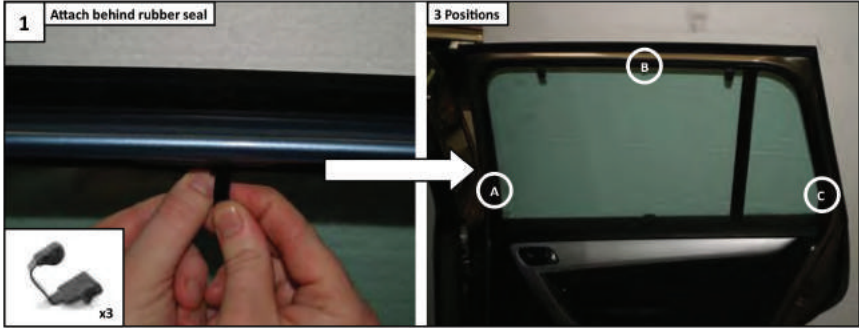

Installation Manual

**CITROEN GRAND PICASSO
CIT-C4GPI-5-A**

COMPONENTS INCLUDED

CAR
SHADES

Installation

CITROEN GRAND PICASSO
CIT-C4GPI-5-A

Installation

CITROEN GRAND PICASSO
CIT-C4GPI-5-A