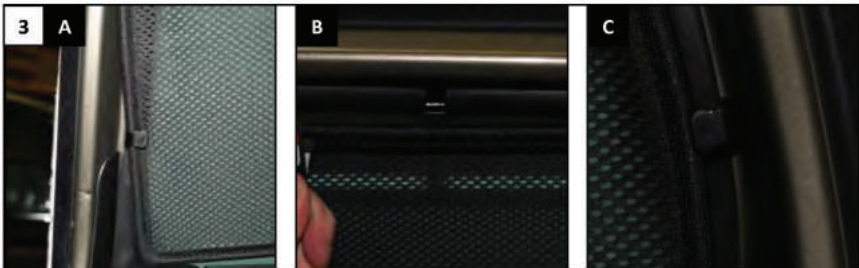

Installation Manual

**CITROEN GRAND PICASSO
CIT-C4GPI-5-A**

COMPONENTS INCLUDED

CAR
SHADES

Installation

CITROEN GRAND PICASSO
CIT-C4GPI-5-A

Installation

CITROEN GRAND PICASSO
CIT-C4GPI-5-A