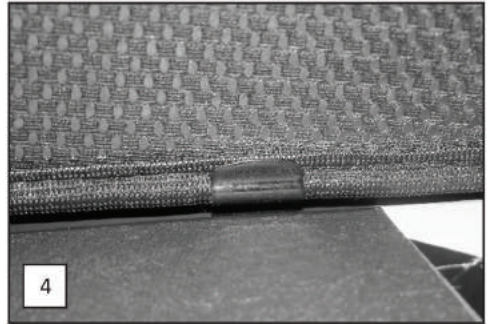

Installation

CITROEN C4 3DR

CIT-C4-3-A