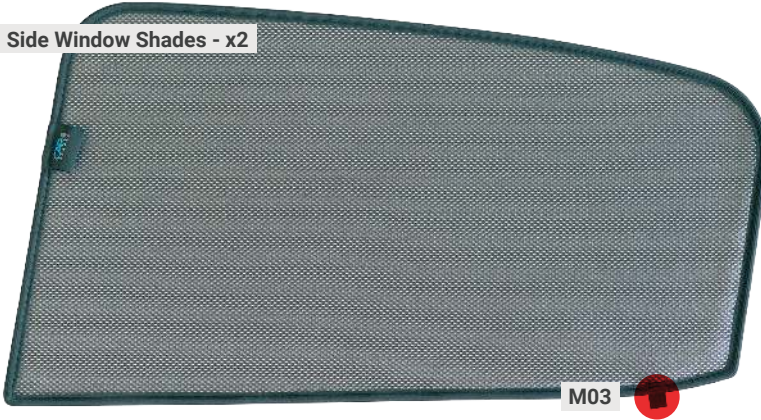

CITROEN C3 | 5-DOOR CIT-C3-5-C-18

Included Components:

Side Window Shades

M01

M02

M03 - x2

M04

M05 - x2

TRIM TOOL - x1

CITROEN C3 | 5-DOOR

CIT-C3-5-C-18

Side Windows

CLIP PLACEMENT

Side Window Shades - x2

M03 - x2

M05 - x2

M11 - x2

CAR

S H A D E S