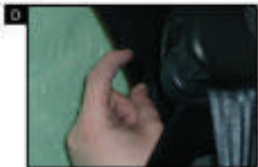

PORT SHADE INSTALLATION