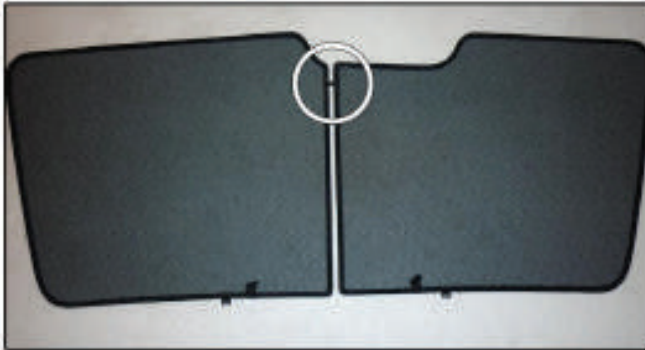

CHRYSLER GRAND VOYAGER 5DR
CHR-GRVO-5-A

PORT SHADE INSTALLATION

Installation

CHRYSLER GRAND VOYAGER 5DR
CHR-GRVO-5-A

TAILGATE SHADE INSTALLATION

Installation

CHRYSLER GRAND VOYAGER 5DR
CHR-GRVO-5-A

TAILGATE SHADE INSTALLATION