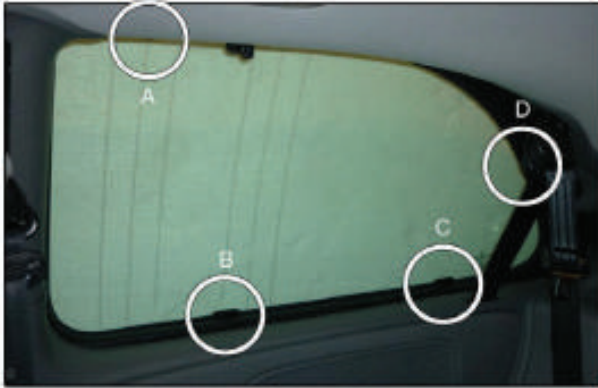

CHRYSLER GRAND VOYAGER 5DR
CHR-GRVO-5-A

SIDE SHADE INSTALLATION

Installation

CHRYSLER GRAND VOYAGER 5DR
CHR-GRVO-5-A

SIDE SHADE INSTALLATION

Installation

CHRYSLER GRAND VOYAGER 5DR
CHR-GRVO-5-A

SIDE SHADE INSTALLATION

x2

Installation

CHRYSLER GRAND VOYAGER 5DR
CHR-GRVO-5-A

PORT SHADE INSTALLATION

Installation

CHRYSLER GRAND VOYAGER 5DR
CHR-GRVO-5-A

PORT SHADE INSTALLATION

Installation