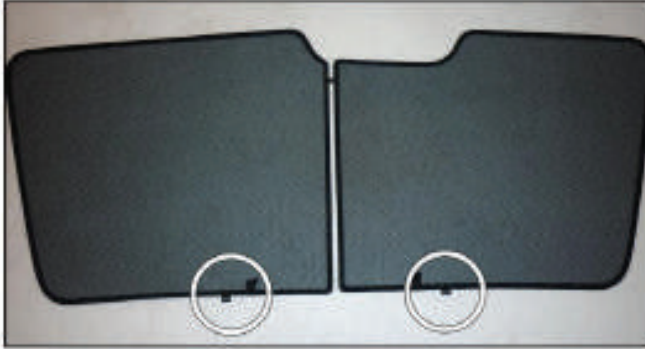

CHRYSLER GRAND VOYAGER 5DR
CHR-GRVO-5-A

PORT SHADE INSTALLATION

Installation

CHRYSLER GRAND VOYAGER 5DR
CHR-GRVO-5-A

TAILGATE SHADE INSTALLATION

Installation

CHRYSLER GRAND VOYAGER 5DR
CHR-GRVO-5-A

TAILGATE SHADE INSTALLATION