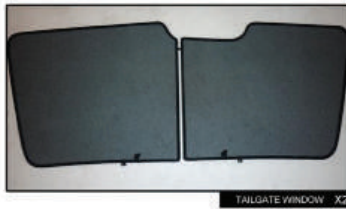

Installation Manual

CHRYSLER GRAND VOYAGER 5DR
CHR-GRVO-5-A

COMPONENTS INCLUDED

CL-M12 x 8

CL-P02 x 8

CL-M14 x 1

CL-W01 x 1

Installation