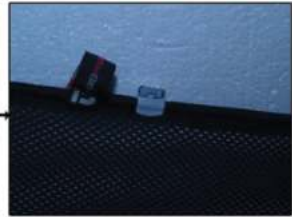

SIDE SHADE INSTALLATION