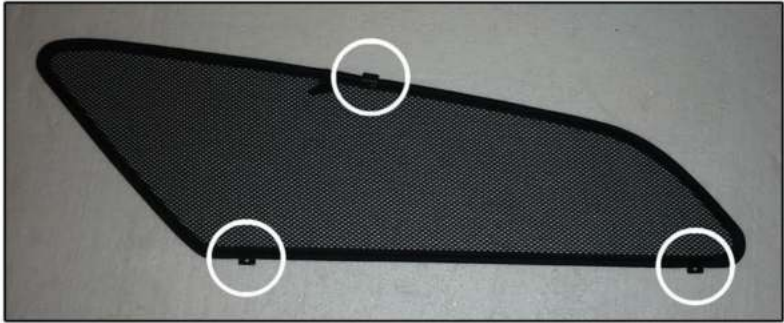

Installation

CHRYSLER 300C ESTATE

CHR-300-E-A

PORT SHADE INSTALLATION