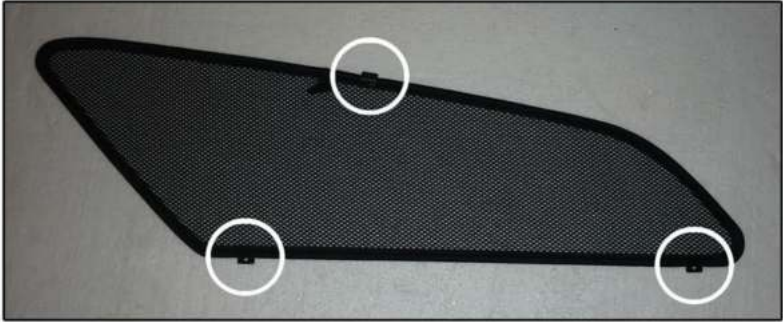

Installation

CHRYSLER 300C ESTATE

CHR-300-E-A

PORT SHADE INSTALLATION