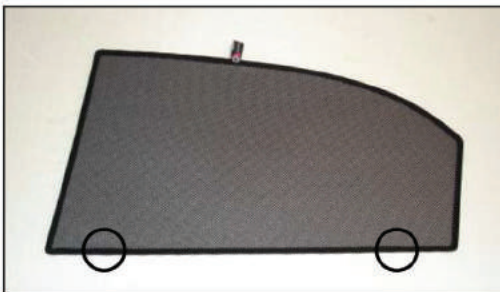

Installation Manual

CHEVROLET LACETTI / NUBIRA 5DR
CHE-LACE-5-A

COMPONENTS INCLUDED

X2

X2

CL-M02 x 4

CL-M10 x 2

CL-M12 x 4

Installation

CHEVROLET LACETTI / NUBIRA 5DR

CHE-LACE-5-A

SIDE SHADE INSTALLATION

X2

X2

Installation

CHEVROLET LACETTI / NUBIRA 5DR