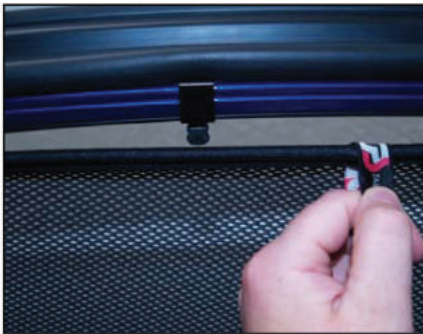

Installation

CHEVROLET LACETTI / NUBIRA 5DR

CHE-LACE-5-A

SIDE SHADE INSTALLATION

X2