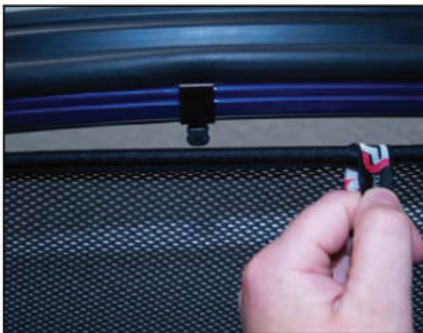

Installation

CHEVROLET LACETTI / NUBIRA 5DR

CHE-LACE-5-A

SIDE SHADE INSTALLATION

X2