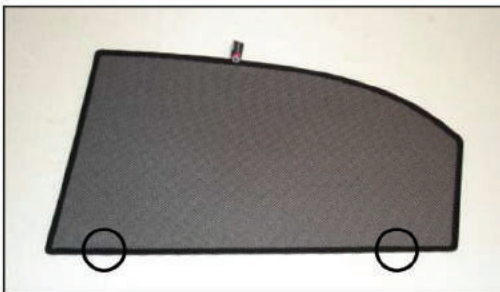

Installation Manual

**CHEVROLET LACETTI / NUBIRA 5DR
CHE-LACE-5-A**

COMPONENTS INCLUDED

X2

X2

CL-M02 x 4

CL-M10 x 2

CL-M12 x 4

Installation

CHEVROLET LACETTI / NUBIRA 5DR

CHE-LACE-5-A

SIDE SHADE INSTALLATION

X2

X2

Installation

CHEVROLET LACETTI / NUBIRA 5DR