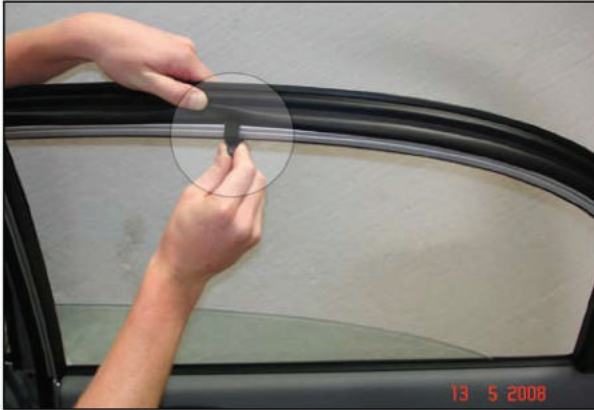

Installation

CHEVROLET LACETTI / NUBIRA 5DR

CHE-LACE-5-A

SIDE SHADE INSTALLATION

X2

X2

Installation

CHEVROLET LACETTI / NUBIRA 5DR