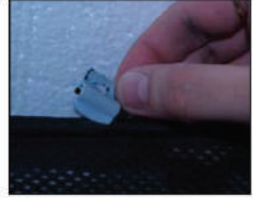

CHE-LACE-5-A

SIDE SHADE INSTALLATION

X2

Installation

CHEVROLET LACETTI / NUBIRA 5DR

CHE-LACE-5-A

REAR SHADE INSTALLATION

X2