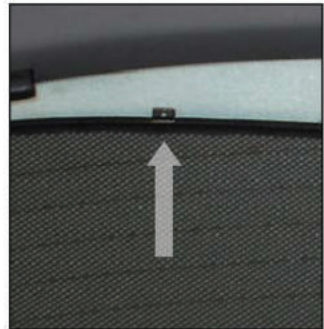

CHE-LACE-5-A

SIDE SHADE INSTALLATION

X2

Installation

CHEVROLET LACETTI / NUBIRA 5DR

CHE-LACE-5-A

REAR SHADE INSTALLATION

X2