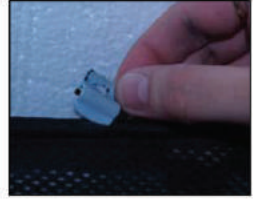

CHE-LACE-5-A

SIDE SHADE INSTALLATION

X2

Installation

CHEVROLET LACETTI / NUBIRA 5DR

CHE-LACE-5-A

REAR SHADE INSTALLATION

X2