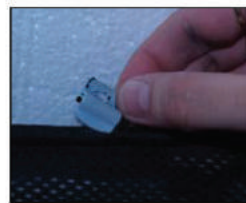

SIDE SHADE INSTALLATION