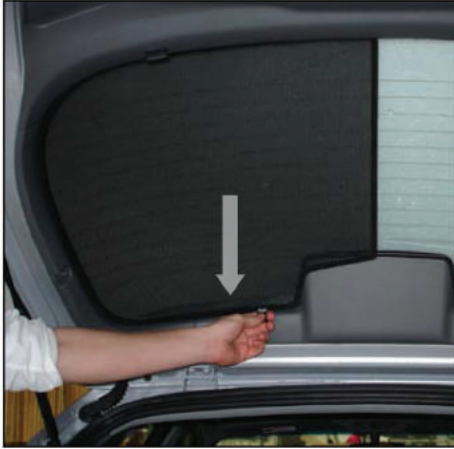

Installation

CHEVROLET LACETTI / NUBIRA 5DR

CHE-LACE-5-A

REAR SHADE INSTALLATION