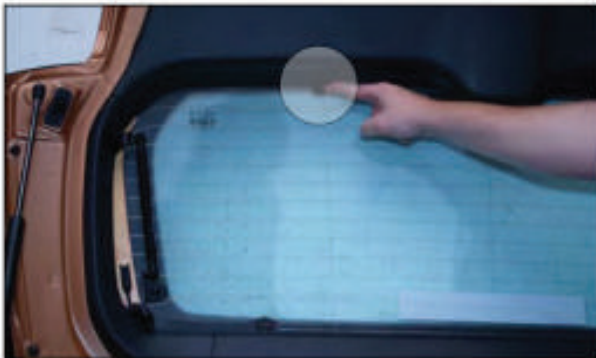

Installation

CHEVROLET CAPTIVA

CHE-CAP-5-B

TAILGATE SHADE INSTALLATION