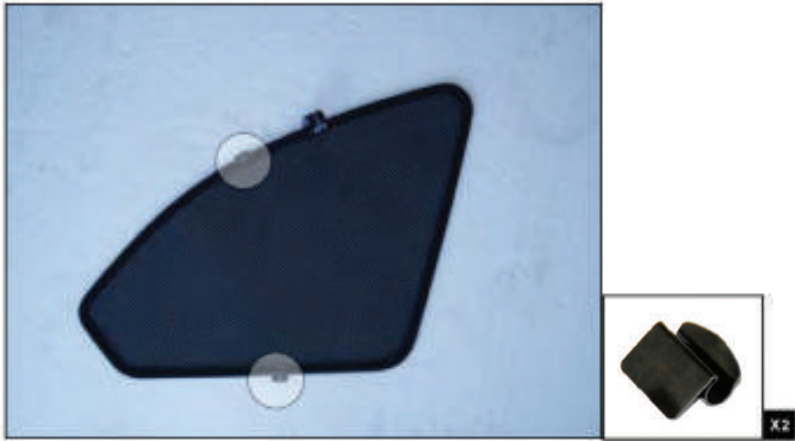

SIDE SHADE INSTALLATION

X2

X2

Installation

CHEVROLET CAPTIVA

CHE-CAP-5-B

SIDE SHADE INSTALLATION

Installation

CHEVROLET CAPTIVA

CHE-CAP-5-B

SIDE SHADE INSTALLATION

X2

Installation

CHEVROLET CAPTIVA

CHE-CAP-5-B

REAR QUARTER SHADE INSTALLATION