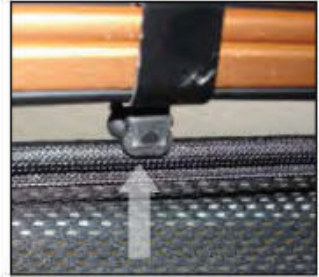

Installation

CHEVROLET CAPTIVA

CHE-CAP-5-B

SIDE SHADE INSTALLATION

X2