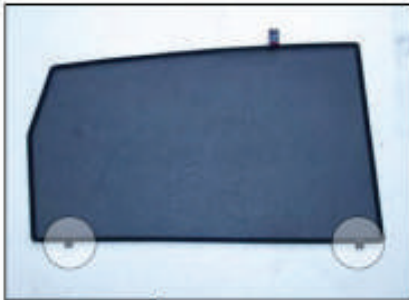

CL-P02 x 6

CL-M10 x 2

CL-M02 x 4

CL-W01 x 1

CAR
SHADES

Installation

CHEVROLET CAPTIVA

CHE-CAP-5-B

SIDE SHADE INSTALLATION

X2

X2

Installation

CHEVROLET CAPTIVA

CHE-CAP-5-B

SIDE SHADE INSTALLATION

Installation