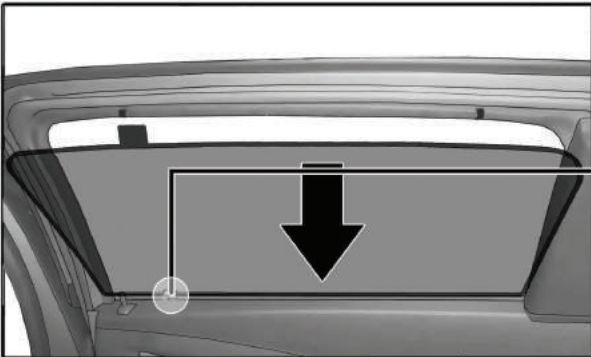

CL-M02 x 4

Installation

CHEVROLET AVEO 5DR

CHE-AVEO-5-B

SIDE SHADE INSTALLATION

Installation

CHEVROLET AVEO 5DR

CHE-AVEO-5-B