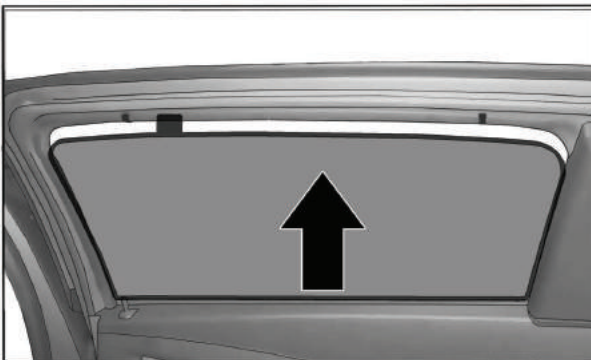

CL-M02 x 4

Installation

CHEVROLET AVEO 5DR

CHE-AVEO-5-B

SIDE SHADE INSTALLATION

Installation

CHEVROLET AVEO 5DR

CHE-AVEO-5-B