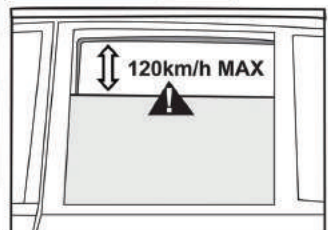

CL-M02 x 4

Installation

CHEVROLET AVEO 5DR

CHE-AVEO-5-B

SIDE SHADE INSTALLATION

Installation

CHEVROLET AVEO 5DR

CHE-AVEO-5-B