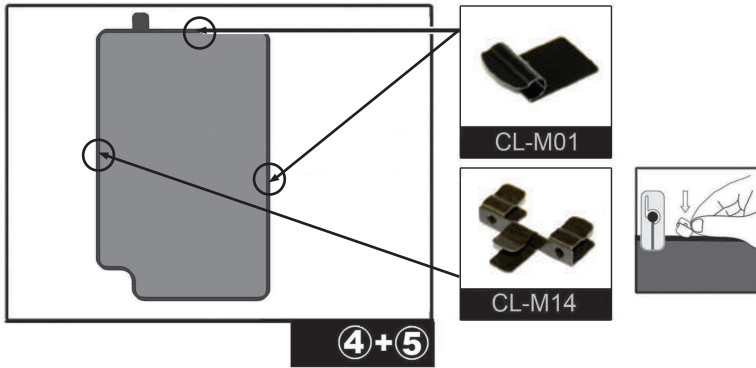

CL-M01 x 4

CL-M14 x 1

CAR
SHADES

Installation

CHEVROLET AVEO 4DR

CHE-AVEO-4-B

SIDE SHADE INSTALLATION

①+⑧

CL-M05

①+⑧

CL-M13

①+⑧

Installation

CHEVROLET AVEO 4DR

CHE-AVEO-4-B

SIDE SHADE INSTALLATION

Installation

CHEVROLET AVEO 4DR

CHE-AVEO-4-B

TAILGATE SHADE INSTALLATION

Installation

CHEVROLET AVEO 4DR

CHE-AVEO-4-B

TAILGATE SHADE INSTALLATION