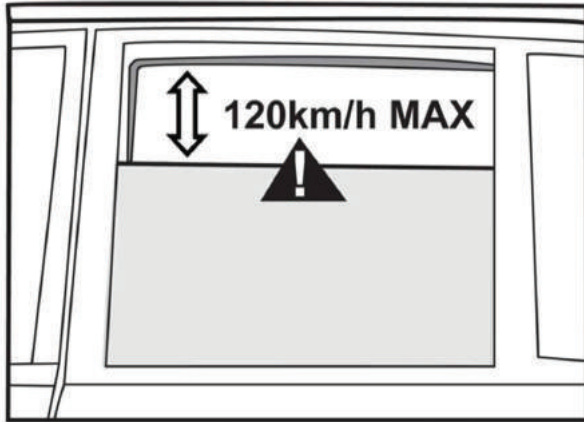

CL-M05

①+⑧

CL-M13

①+⑧

Installation

CHEVROLET AVEO 4DR

CHE-AVEO-4-B

SIDE SHADE INSTALLATION