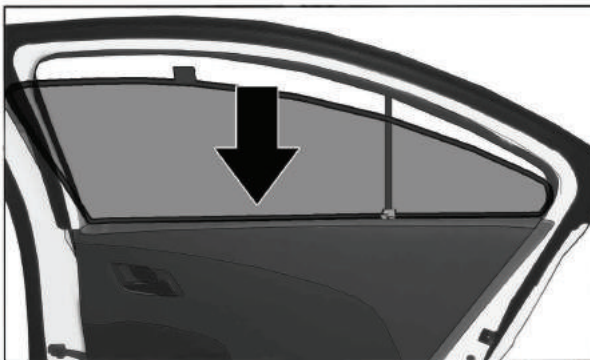

Installation

CHEVROLET AVEO 4DR

CHE-AVEO-4-B

SIDE SHADE INSTALLATION

①+⑧

CL-M05

①+⑧

CL-M13

①+⑧