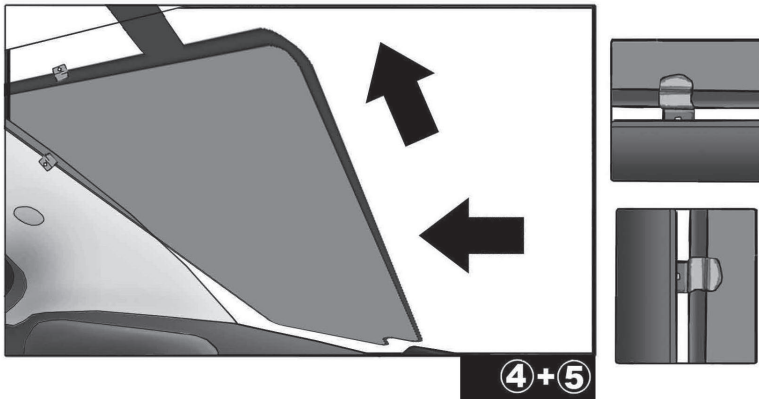

TAILGATE SHADE INSTALLATION