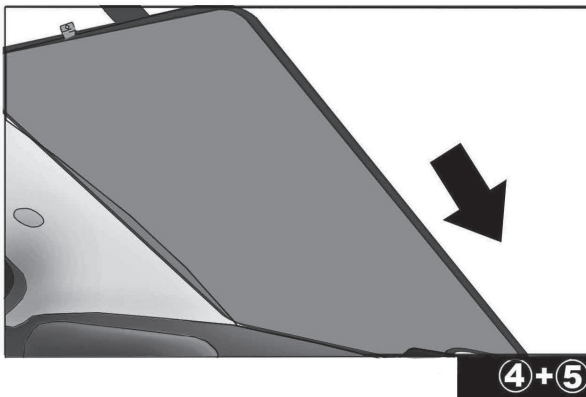

TAILGATE SHADE INSTALLATION