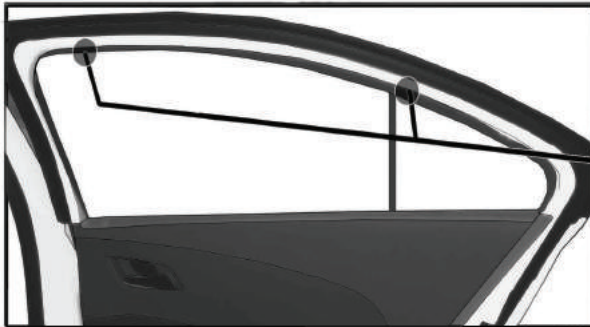

CL-M01 x 4

CL-M14 x 1

CAR
SHADES

Installation

CHEVROLET AVEO 4DR

CHE-AVEO-4-B

SIDE SHADE INSTALLATION

①+⑧