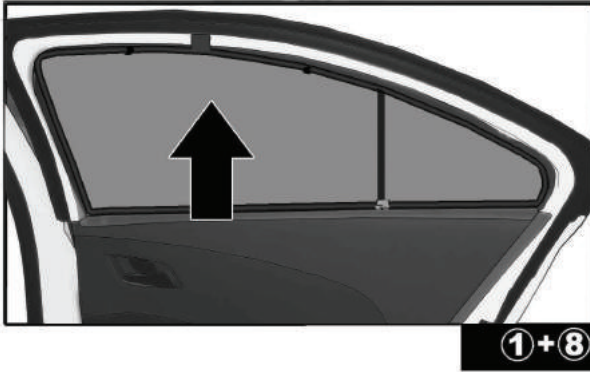

CL-M05

①+⑧

CL-M13

①+⑧

Installation

CHEVROLET AVEO 4DR

CHE-AVEO-4-B

SIDE SHADE INSTALLATION