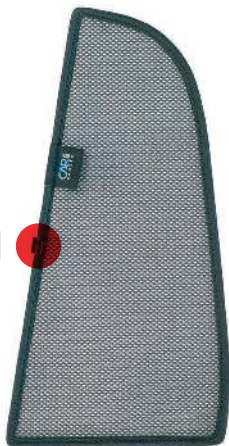

M14 - x1

P01

P02

CLEANER

TRIM TOOL

BMW X7 | 5-DOOR

BMW-X7-5-A

Side Windows

BMW X7 | 5-DOOR

BMW-X7-5-A

Side Windows

Side Window Shades - x2

M02

CLIP PLACEMENT

M02 - x2

01