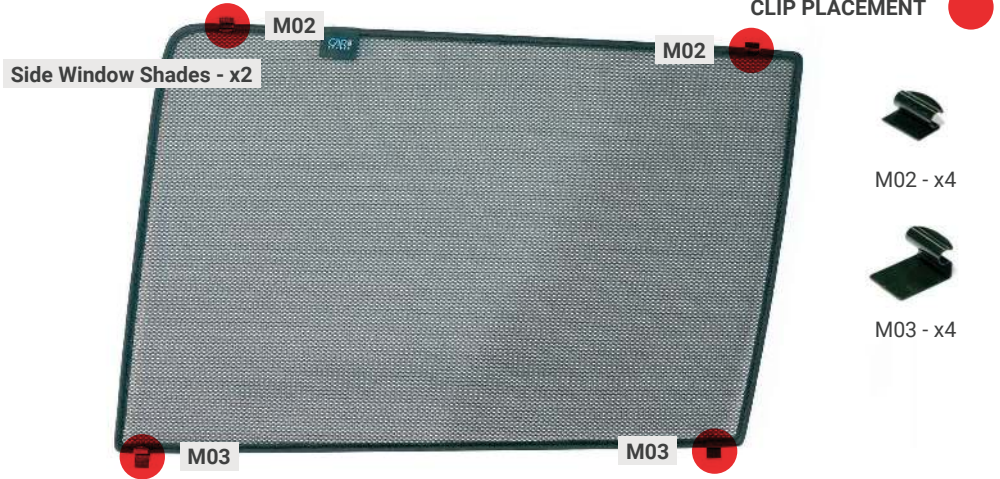

M14 - x1

P01

P02

CLEANER

TRIM TOOL

BMW X7 | 5-DOOR

BMW-X7-5-A

Side Windows

BMW X7 | 5-DOOR

BMW-X7-5-A

Side Windows

Side Window Shades - x2

M02

CLIP PLACEMENT

M02 - x2

01