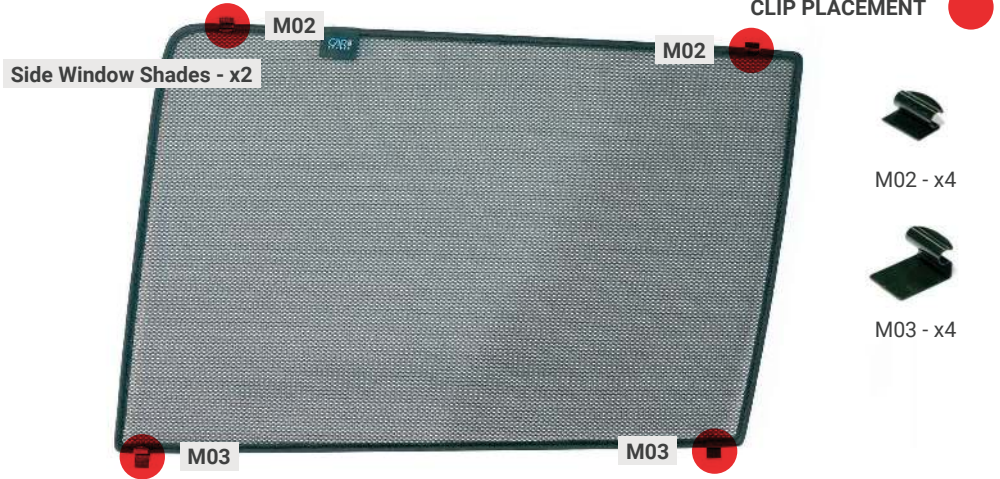

CLEANER

TRIM TOOL

BMW X7 | 5-DOOR

BMW-X7-5-A-18

Side Windows

BMW X7 | 5-DOOR

BMW-X7-5-A-18

Side Windows

Side Window Shades - x2

M02

CLIP PLACEMENT

M02 - x2

01

02

03

04