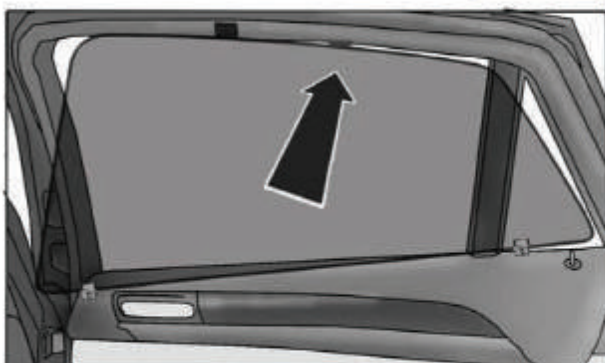

BMW X6
BMW-X6-5-A-18

SIDE SHADE INSTALLATION

CL-M13

CL-M12

①+⑧

CL-W01

CL-P03

①+⑧