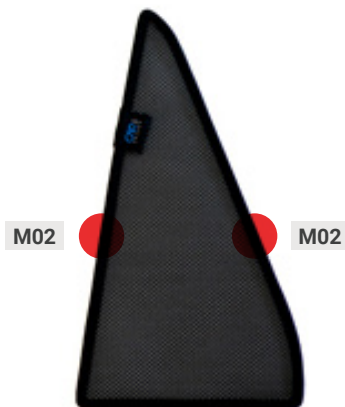

CLEANER

TRIM TOOL

BMW X5 (F15) | 5-DOOR

BMW-X5-5-C-18

Side Windows

BMW X5 (F15) | 5-DOOR

BMW-X5-5-C-18

Side Windows

CLIP PLACEMENT

Side Window Shades - x2

M02 - x4

CAR

S H A D E S