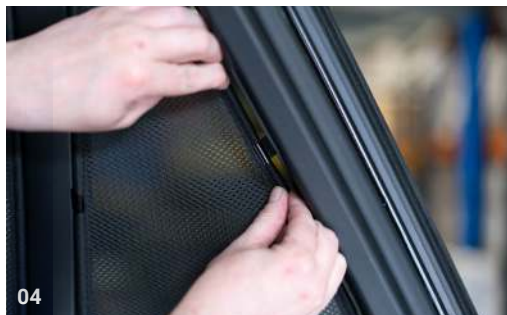

CLIP PLACEMENT

Side Window Shades - x2

M02 - x4

CAR

S H A D E S