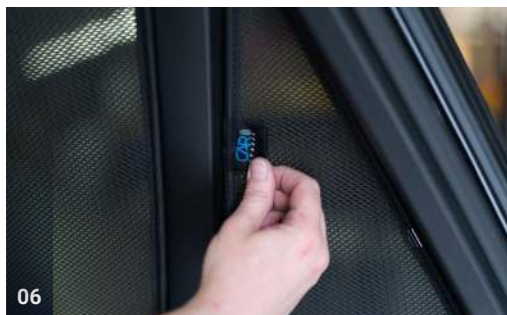

CLIP PLACEMENT

Side Window Shades - x2

M02 - x4

CAR

S H A D E S