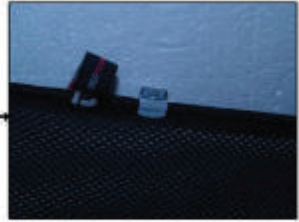

Installation Manual

BMW X5 4x4
BMW-X5-5-B

COMPONENTS INCLUDED

SIDE WINDOWS X2

PORT WINDOW X2

TAILGATE WINDOW X2

CL-M02 x 4

CL-M01 x 2

CL-M13 x 4

Installation

BMW X5 4x4
BMW-X5-5-B

SIDE SHADE INSTALLATION

Installation

BMW X5 4x4
BMW-X5-5-B

SIDE SHADE INSTALLATION

Installation

BMW X5 4x4
BMW-X5-5-B

SIDE SHADE INSTALLATION

X2

Installation

BMW X5 4x4
BMW-X5-5-B

PORT SHADE INSTALLATION

Installation

BMW X5 4x4
BMW-X5-5-B