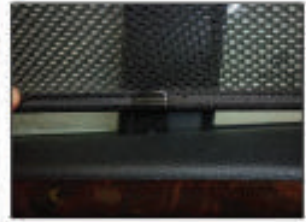

Installation

BMW X5 4x4
BMW-X5-5-B

SIDE SHADE INSTALLATION