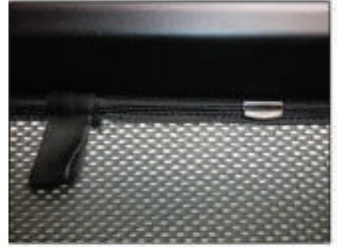

SIDE SHADE INSTALLATION