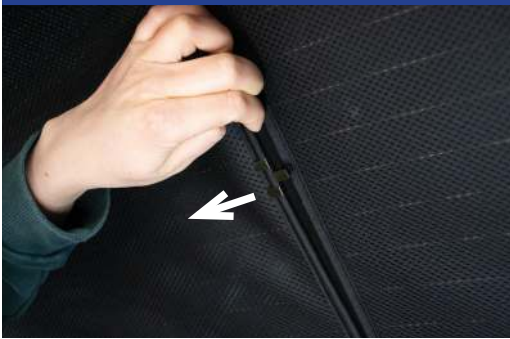

STEP 6

Installation

BMW X3 5DR
BMW-X3-5-B

Tailgate Shade Installation

STEP 7

Repeat this whole process for the other side.

STEP 8

STEP 9