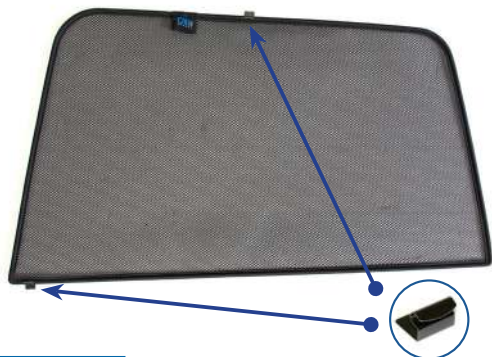

Side Shade Installation

STEP 1