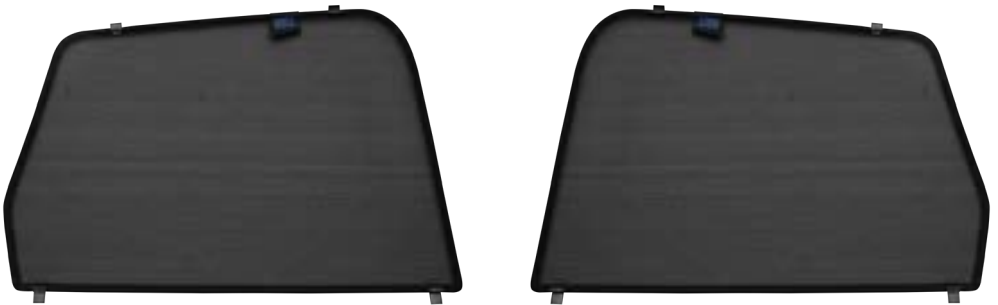

BMW X1 / BMW iX1 | 5 DOOR
BMW-X1-5-C-18

Included Components:

Side Window Shades

M01 - x4

M02 - x4

M03

M04

M05

TRIM TOOL - x1

BMW iX1 | 5 DOOR

BMW-iX1-5-A-18

Side Windows

CLIP PLACEMENT

Side Window Shades - x2

M01 - x4

M02 - x4