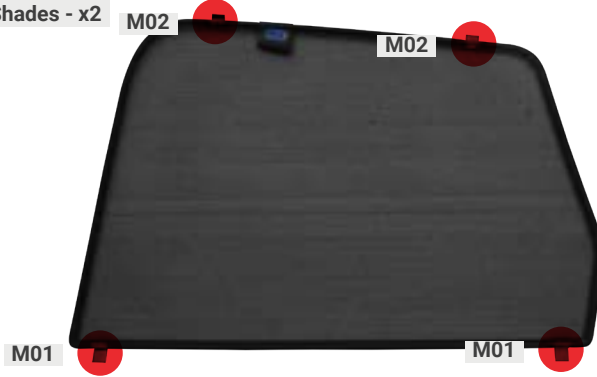

TRIM TOOL - x1

BMW iX1 | 5 DOOR

BMW-iX1-5-A-18

Side Windows

CLIP PLACEMENT

Side Window Shades - x2

M01 - x4

M02 - x4

01

02

03

04

CAR

S H A D E S