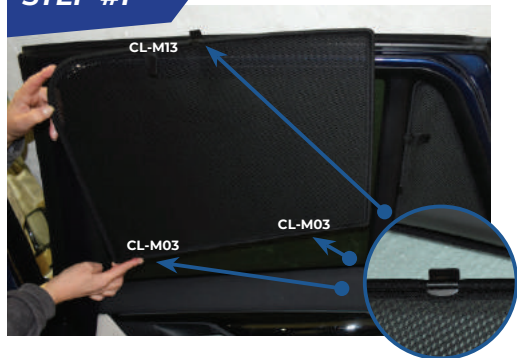

STEP #1

ATTACH CLIPS ON SHADE EDGES