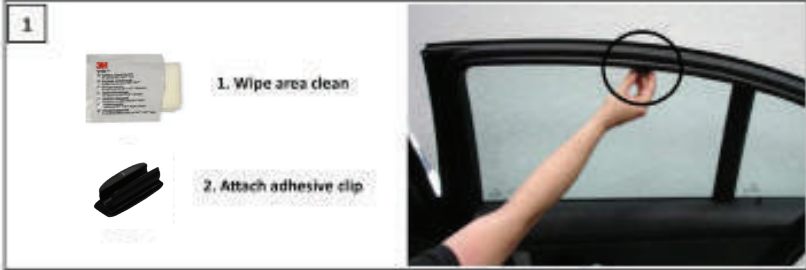

Installation Manual

BMW 7 SERIES
BMW-7SER-4-A

COMPONENTS INCLUDED

CL-P01 x 2

CL-M13 x 4

CL-W01 x 1

Side Shade Installation

BMW 7 SERIES
BMW-7SER-4-A