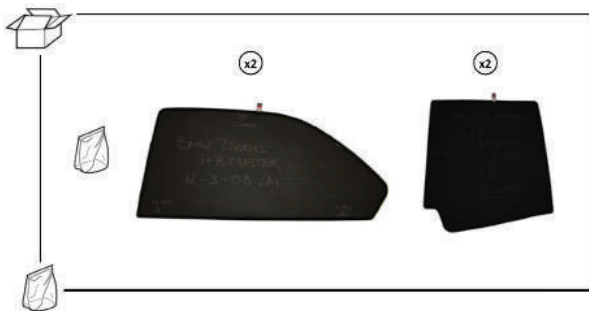

Installation Manual

BMW 7 SERIES
BMW-7SER-4-A

COMPONENTS INCLUDED

CL-P01 x 2

CL-M13 x 4

CL-W01 x 1

Side Shade Installation

BMW 7 SERIES
BMW-7SER-4-A