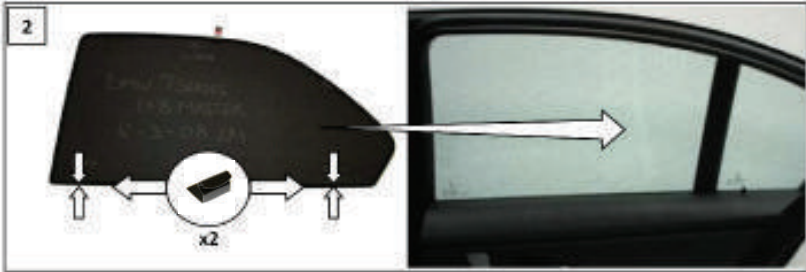

Installation Manual

BMW 7 SERIES
BMW-7SER-4-A

COMPONENTS INCLUDED

CL-P01 x 2

CL-M13 x 4

CL-W01 x 1

Side Shade Installation

BMW 7 SERIES
BMW-7SER-4-A