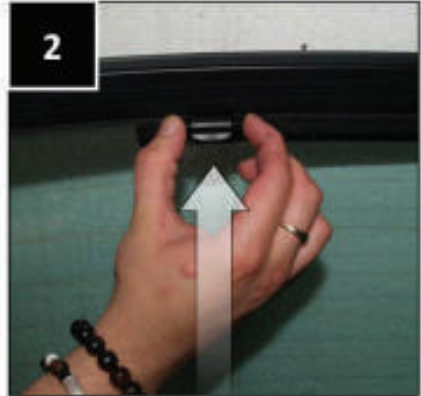

PORTILOAD AREA SHADE INSTALLATION

Installation

BMW 5 SERIES TOURING
BMW-5SER-E-B

PORT/LOAD AREA SHADE INSTALLATION

Installation

BMW 5 SERIES TOURING
BMW-5SER-E-B

REAR SHADE INSTALLATION

Installation