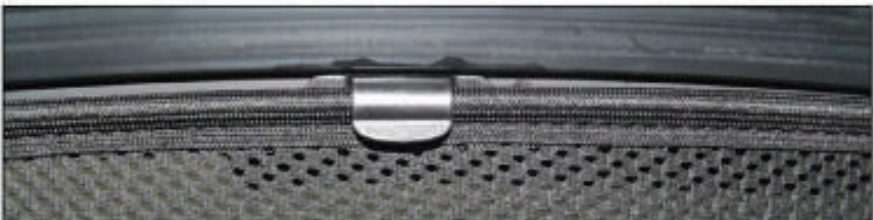

Installation

BMW 5 SERIES TOURING
BMW-5SER-E-B

REAR SHADE INSTALLATION