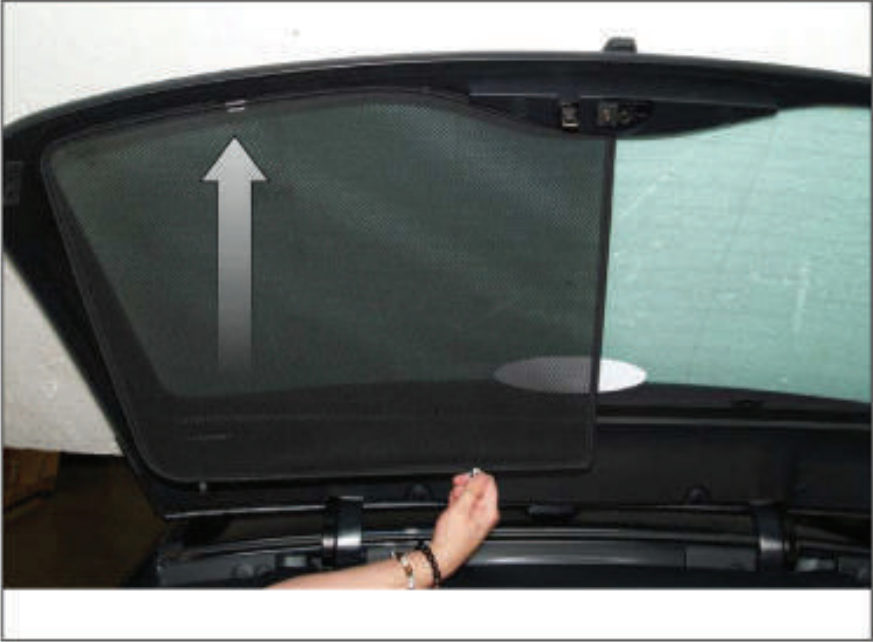

Installation

BMW 5 SERIES TOURING
BMW-5SER-E-B

REAR SHADE INSTALLATION