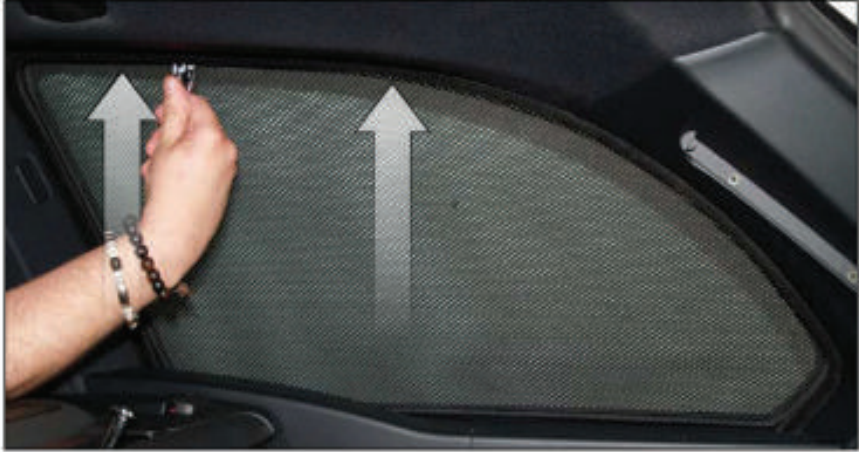

PORTILOAD AREA SHADE INSTALLATION

Installation

BMW 5 SERIES TOURING
BMW-5SER-E-B

PORT/LOAD AREA SHADE INSTALLATION

Installation

BMW 5 SERIES TOURING
BMW-5SER-E-B

REAR SHADE INSTALLATION

Installation