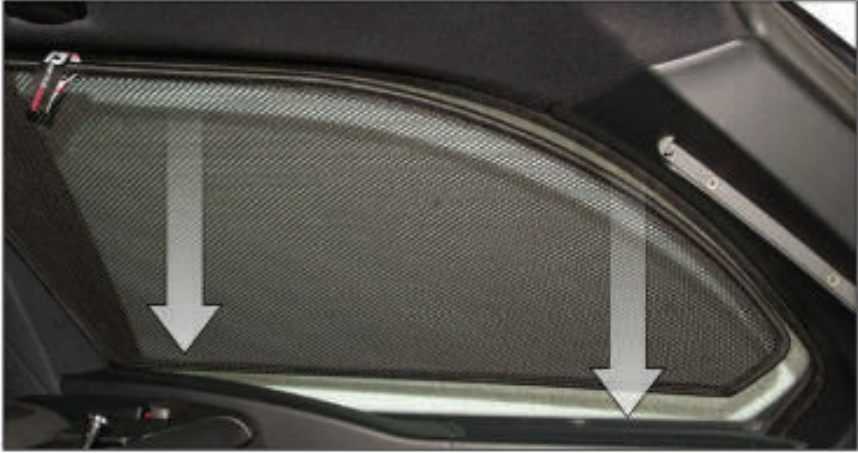

Installation

BMW 5 SERIES TOURING
BMW-5SER-E-B

PORTILOAD AREA SHADE INSTALLATION