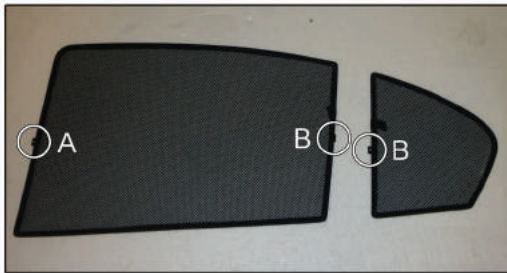

Installation Manual

BMW 5 SERIES 4DR
BMW-5SER-4-B-18

COMPONENTS INCLUDED

FIXING CLIPS

SIDE SHADE INSTALLATION

Installation

BMW 5 SERIES 4DR
BMW-5SER-4-B-18

SIDE SHADE INSTALLATION