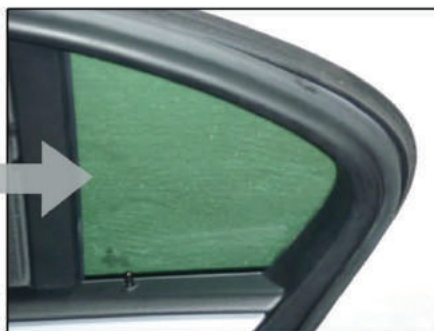

x 2

Installation

BMW 5 SERIES 4DR

BMW-5SER-4-B-18

SIDE SHADE INSTALLATION

x 2