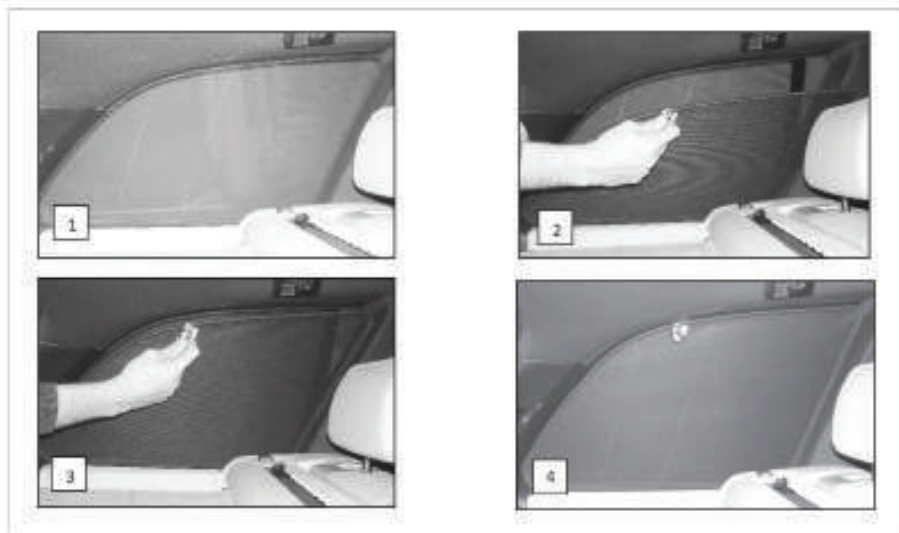

Installation

BMW 3 SERIES ESTATE

BMW-3SER-E-A